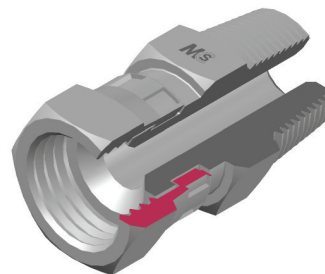

**ADATTATORE MASCHIO/FEMMINA GIREVOLE**

Filetto Gas Conico

**MALE/SWIVEL FEMALE ADAPTOR**

Thread BSP Taper

Serie Series	Bar W.P.	Codice Code	JIC 37°	G	L1	L2	CH1	CH2
UNIVERSALE UNIVERSAL	350	JBSPTSFMA0702	7/16"-20	1/8"	27,0	8,0	14	17
		JBSPTSFMA0704	7/16"-20	1/4"	27,0	13,0	14	17
		JBSPTSFMA0802	1/2"-20	1/8"	27,0	8,0	14	17
		JBSPTSFMA0804	1/2"-20	1/4"	27,0	13,0	14	17
		JBSPTSFMA0904	9/16"-18	1/4"	27,0	13,0	14	19
		JBSPTSFMA0906	9/16"-18	3/8"	28,5	14,0	19	19
		JBSPTSFMA1204	3/4"-16	1/4"	31,0	13,0	14	24
		JBSPTSFMA1206	3/4"-16	3/8"	32,5	14,0	19	24
		JBSPTSFMA1208	3/4"-16	1/2"	33,5	17,0	22	24
		JBSPTSFMA1406	7/8"-14	3/8"	35,5	14,0	19	27
		JBSPTSFMA1408	7/8"-14	1/2"	36,5	17,0	22	27
		JBSPTSFMA1412	7/8"-14	3/4"	37,0	17,5	27	27
	JBSPTSFMA1708	1"1/16-12	1/2"	38,5	17,0	22	32	
	JBSPTSFMA1712	1"1/16-12	3/4"	39,0	17,5	27	32	
	JBSPTSFMA1716	1"1/16-12	1"	40,0	22,0	36	32	
	JBSPTSFMA2112	1"5/16-12	3/4"	42,0	17,5	27	38	
	JBSPTSFMA2116	1"5/16-12	1"	43,0	22,0	36	38	
	JBSPTSFMA2620	1"5/8-12	1"1/4	45,0	24,0	46	50	
JBSPTSFMA3024	1"7/8-12	1"1/2	49,5	24,0	50	55		