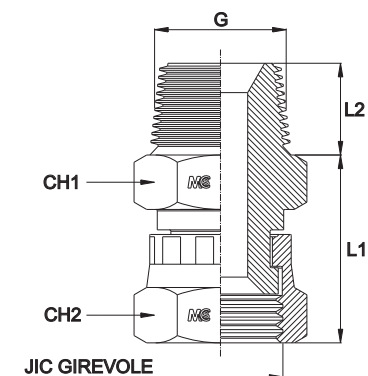

**ADATTATORE MASCHIO/FEMMINA GIREVOLE**

Filetto Gas Conico

**MALE/SWIVEL FEMALE ADAPTOR**

Thread BSP Taper

Serie Series	Bar W.P.	Codice Code	JIC 37°	G	L1	L2	CH1	CH2
UNIVERSALE UNIVERSAL	350	JBSPTSFMA0702	7/16"-20	1/8"	27,0	8,0	14	17
		JBSPTSFMA0704	7/16"-20	1/4"	27,0	13,0	14	17
		JBSPTSFMA0802	1/2"-20	1/8"	27,0	8,0	14	17
		JBSPTSFMA0804	1/2"-20	1/4"	27,0	13,0	14	17
		JBSPTSFMA0904	9/16"-18	1/4"	27,0	13,0	14	19
		JBSPTSFMA0906	9/16"-18	3/8"	28,5	14,0	19	19
		JBSPTSFMA1204	3/4"-16	1/4"	31,0	13,0	14	24
		JBSPTSFMA1206	3/4"-16	3/8"	32,5	14,0	19	24
		JBSPTSFMA1208	3/4"-16	1/2"	33,5	17,0	22	24
		JBSPTSFMA1406	7/8"-14	3/8"	35,5	14,0	19	27
		JBSPTSFMA1408	7/8"-14	1/2"	36,5	17,0	22	27
		JBSPTSFMA1412	7/8"-14	3/4"	37,0	17,5	27	27
	JBSPTSFMA1708	1"1/16-12	1/2"	38,5	17,0	22	32	
	JBSPTSFMA1712	1"1/16-12	3/4"	39,0	17,5	27	32	
	JBSPTSFMA1716	1"1/16-12	1"	40,0	22,0	36	32	
	JBSPTSFMA2112	1"5/16-12	3/4"	42,0	17,5	27	38	
	JBSPTSFMA2116	1"5/16-12	1"	43,0	22,0	36	38	
	JBSPTSFMA2620	1"5/8-12	1"1/4	45,0	24,0	46	50	
JBSPTSFMA3024	1"7/8-12	1"1/2	49,5	24,0	50	55		