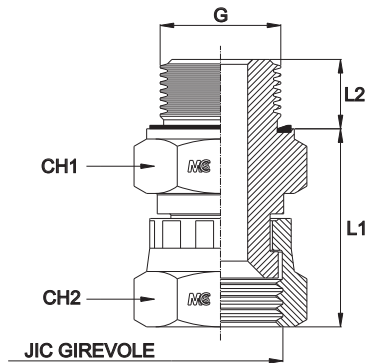

ADATTATORE MASCHIO/FEMMINA GIR. CON GUARNIZIONE INCASSATA

Filetto Gas Cilindrico

MALE/SWIVEL FEMALE ADAPTOR WITH CAPTIVE SEAL

Thread BSP Parallel

Serie Series	Bar W.P.	Codice Code	JIC 37°	G	L1	L2	CH1	CH2
UNIVERSALE UNIVERSAL	350	JBSPSFMA0702V	7/16"-20	1/8"	27,5	8,0	14	17
		JBSPSFMA0704V	7/16"-20	1/4"	28,5	11,0	19	17
		JBSPSFMA0706V	7/16"-20	3/8"	29,5	12,0	22	17
		JBSPSFMA0802V	1/2"-20	1/8"	27,5	8,0	14	17
		JBSPSFMA0804V	1/2"-20	1/4"	28,5	11,0	19	17
		JBSPSFMA0806V	1/2"-20	3/8"	29,5	12,0	22	17
		JBSPSFMA0904V	9/16"-18	1/4"	28,5	11,0	19	19
		JBSPSFMA0906V	9/16"-18	3/8"	29,5	12,0	22	19
		JBSPSFMA0908V	9/16"-18	1/2"	29,5	14,0	27	19
		JBSPSFMA1204V	3/4"-16	1/4"	32,5	11,0	19	24
		JBSPSFMA1206V	3/4"-16	3/8"	33,5	12,0	22	24
		JBSPSFMA1208V	3/4"-16	1/2"	33,5	14,0	27	24
	JBSPSFMA1406V	7/8"-14	3/8"	36,5	12,0	22	27	
	JBSPSFMA1408V	7/8"-14	1/2"	36,5	14,0	27	27	
	JBSPSFMA1412V	7/8"-14	3/4"	38,0	16,0	32	27	
	JBSPSFMA1708V	1"1/16-12	1/2"	38,5	14,0	27	32	
	JBSPSFMA1712V	1"1/16-12	3/4"	40,0	16,0	32	32	
	JBSPSFMA1716V	1"1/16-12	1"	42,0	18,0	41	32	
	JBSPSFMA2112V	1"5/16-12	3/4"	43,0	16,0	32	38	
	JBSPSFMA2116V	1"5/16-12	1"	45,0	18,0	41	38	
	JBSPSFMA2120V	1"5/16-12	1"1/4	45,0	20,0	50	38	
	JBSPSFMA2616V	1"5/8-12	1"	47,0	18,0	41	50	
	JBSPSFMA2620V	1"5/8-12	1"1/4	47,0	20,0	50	50	
	JBSPSFMA3020V	1"7/8-12	1"1/4	51,0	20,0	50	55	
JBSPSFMA3024V	1"7/8-12	1"1/2	52,5	22,0	55	55		