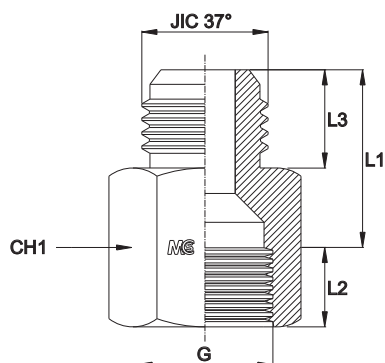

ADATTATORE MASCHIO/FEMMINA FISSA

Filetto Gas Cilindrico

ADAPTOR MALE/FIXED FEMALE

Thread BSP Parallel

Serie Series	Bar W.P.	Codice Code	Ø Est. Tubo M Tube O.D. M	Ø Est. Tubo W Tube O.D. W	JIC 37°	G	L1	L2	L3	CH1
UNIVERSALE UNIVERSAL	350	JBSPMFFA0702	6	1/4"	7/16"-20	1/8"	20,0	10,0	14,0	14
		JBSPMFFA0704	6	1/4"	7/16"-20	1/4"	21,0	13,0	14,0	19
		JBSPMFFA0802	8	5/16"	1/2"-20	1/8"	20,0	10,0	14,0	14
		JBSPMFFA0804	8	5/16"	1/2"-20	1/4"	21,0	13,0	14,0	19
		JBSPMFFA0904	10	3/8"	9/16"-18	1/4"	21,0	13,0	14,1	19
		JBSPMFFA0906	10	3/8"	9/16"-18	3/8"	22,0	14,0	14,1	22
		JBSPMFFA0908	10	3/8"	9/16"-18	1/2"	23,5	16,0	14,1	27
		JBSPMFFA1204	12	1/2"	3/4"-16	1/4"	25,0	13,0	16,7	22
		JBSPMFFA1206	12	1/2"	3/4"-16	3/8"	25,0	14,0	16,7	22
		JBSPMFFA1208	12	1/2"	3/4"-16	1/2"	26,0	16,0	16,7	27
	JBSPMFFA1408	14-15-16	5/8"	7/8"-14	1/2"	28,5	16,0	19,3	27	
	JBSPMFFA1708	18-20	3/4"	1"1/16-12	1/2"	31,0	16,0	21,9	30	
	JBSPMFFA1712	18-20	3/4"	1"1/16-12	3/4"	32,0	18,0	21,9	30	
	290	JBSPMFFA2116	25	1"	1"5/16-12	1"	32,5	21,0	23,1	41
240	JBSPMFFA2616	28-30-32	1"1/4	1"5/8-12	1"	34,0	21,0	24,3	46	
	JBSPMFFA2620	28-30-32	1"1/4	1"5/8-12	1"1/4	37,0	22,0	24,3	50	
	JBSPMFFA3020	35-38	1"1/2	1"7/8-12	1"1/4	40,5	22,0	27,5	50	
	JBSPMFFA3024	35-38	1"1/2	1"7/8-12	1"1/2	40,0	22,0	27,5	55	