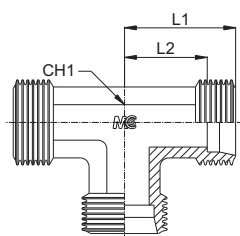

ADATTATORE MASCHIO INTERMEDIO A T MALE TEE UNION COUPLING

Serie Series	Bar W.P.	Codice (Corpo) Part Number (Body)	Codice (Completo) Part Number (Complete)	Ø Est. Tubo Tube O.D.	L1	L2	L3	CH1	CH2
L	630	TV06LB	TV06L	6	19,0	12,0	27,0	12	14
		TV08LB	TV08L	8	21,0	14,0	29,0	12	17
		TV10LB	TV10L	10	22,0	15,0	30,0	14	19
	450	TV12LB	TV12L	12	24,0	17,0	32,0	17	22
		TV15LB	TV15L	15	28,0	21,0	36,0	19	27
		TV18LB	TV18L	18	31,0	23,5	40,0	24	32
	300	TV22LB	TV22L	22	35,0	27,5	44,0	27	36
		TV28LB	TV28L	28	38,0	30,5	47,0	36	41
		TV35LB	TV35L	35	45,0	34,5	56,0	41	50
TV42LB		TV42L	42	51,0	40,0	63,0	50	60	
S	900	TV06SB	TV06S	6	23,0	16,0	31,0	12	17
		TV08SB	TV08S	8	24,0	17,0	32,0	14	19
	800	TV10SB	TV10S	10	25,0	17,5	34,0	17	22
	700	TV12SB	TV12S	12	29,0	21,5	38,0	17	24
		TV14SB	TV14S	14	30,0	22,0	40,0	19	27
	650	TV16SB	TV16S	16	33,0	24,5	43,0	24	30
		TV20SB	TV20S	20	37,0	26,5	48,0	27	36
	420	TV25SB	TV25S	25	42,0	30,0	54,0	36	46
		TV30SB	TV30S	30	49,0	35,5	62,0	41	50
TV38SB		TV38S	38	57,0	41,0	72,0	50	60	