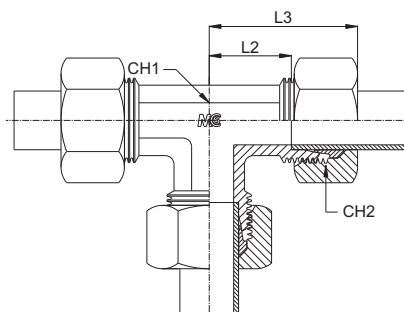

ADATTATORE MASCHIO INTERMEDIO A T MALE TEE UNION COUPLING

Serie Series	Bar W.P.	Codice (Corpo) Part Number (Body)	Codice (Completo) Part Number (Complete)	Ø Est. Tubo Tube O.D.	L1	L2	L3	CH1	CH2
L	630	TV06LB	TV06L	6	19,0	12,0	27,0	12	14
		TV08LB	TV08L	8	21,0	14,0	29,0	12	17
		TV10LB	TV10L	10	22,0	15,0	30,0	14	19
	450	TV12LB	TV12L	12	24,0	17,0	32,0	17	22
		TV15LB	TV15L	15	28,0	21,0	36,0	19	27
		TV18LB	TV18L	18	31,0	23,5	40,0	24	32
	300	TV22LB	TV22L	22	35,0	27,5	44,0	27	36
		TV28LB	TV28L	28	38,0	30,5	47,0	36	41
		TV35LB	TV35L	35	45,0	34,5	56,0	41	50
TV42LB		TV42L	42	51,0	40,0	63,0	50	60	
S	900	TV06SB	TV06S	6	23,0	16,0	31,0	12	17
		TV08SB	TV08S	8	24,0	17,0	32,0	14	19
	800	TV10SB	TV10S	10	25,0	17,5	34,0	17	22
	700	TV12SB	TV12S	12	29,0	21,5	38,0	17	24
		TV14SB	TV14S	14	30,0	22,0	40,0	19	27
	650	TV16SB	TV16S	16	33,0	24,5	43,0	24	30
		TV20SB	TV20S	20	37,0	26,5	48,0	27	36
	420	TV25SB	TV25S	25	42,0	30,0	54,0	36	46
		TV30SB	TV30S	30	49,0	35,5	62,0	41	50
TV38SB		TV38S	38	57,0	41,0	72,0	50	60	