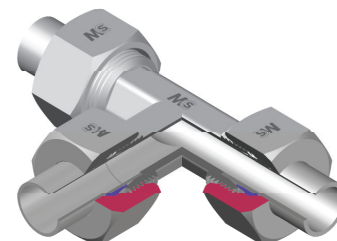

ADATTATORE MASCHIO INTERMEDIO A T MALE TEE UNION COUPLING

Serie Series	Bar W.P.	Codice (Corpo) Part Number (Body)	Codice (Completo) Part Number (Complete)	Ø Est. Tubo Tube O.D.	L1	L2	L3	CH1	CH2
L	630	TV06LB	TV06L	6	19,0	12,0	27,0	12	14
		TV08LB	TV08L	8	21,0	14,0	29,0	12	17
		TV10LB	TV10L	10	22,0	15,0	30,0	14	19
	450	TV12LB	TV12L	12	24,0	17,0	32,0	17	22
		TV15LB	TV15L	15	28,0	21,0	36,0	19	27
		TV18LB	TV18L	18	31,0	23,5	40,0	24	32
	300	TV22LB	TV22L	22	35,0	27,5	44,0	27	36
		TV28LB	TV28L	28	38,0	30,5	47,0	36	41
		TV35LB	TV35L	35	45,0	34,5	56,0	41	50
TV42LB		TV42L	42	51,0	40,0	63,0	50	60	
S	900	TV06SB	TV06S	6	23,0	16,0	31,0	12	17
		TV08SB	TV08S	8	24,0	17,0	32,0	14	19
	800	TV10SB	TV10S	10	25,0	17,5	34,0	17	22
	700	TV12SB	TV12S	12	29,0	21,5	38,0	17	24
		TV14SB	TV14S	14	30,0	22,0	40,0	19	27
	650	TV16SB	TV16S	16	33,0	24,5	43,0	24	30
		TV20SB	TV20S	20	37,0	26,5	48,0	27	36
	420	TV25SB	TV25S	25	42,0	30,0	54,0	36	46
		TV30SB	TV30S	30	49,0	35,5	62,0	41	50
TV38SB		TV38S	38	57,0	41,0	72,0	50	60	