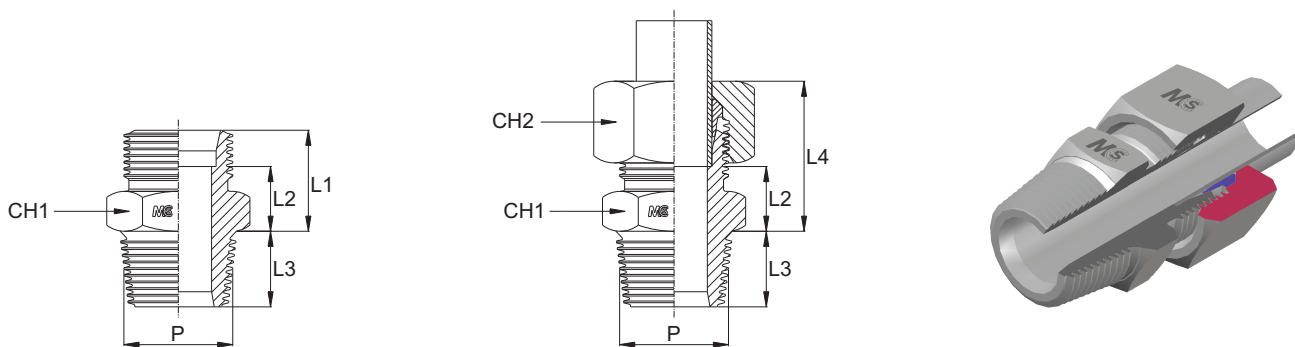

**ADATTATORE MASCHIO DI ESTREMITÀ - Serie S**

Filetto NPT

**MALE STUD COUPLING - S Series**

NPT Thread

Serie Series	Bar W.P.	Codice (Corpo) Part Number (Body)	Codice (Completo) Part Number (Complete)	Ø Est. Tubo Tube O.D.	P	L1	L2	L3	L4	CH1	CH2
S	630	GE06S1/8NPTB	GE06S1/8NPT	6	1/8"	18,0	11,0	10,0	26,0	14	17
		GE06S1/4NPTB	GE06S1/4NPT	6	1/4"	18,0	11,0	15,0	26,0	17	17
		GE06S3/8NPTB	GE06S3/8NPT	6	3/8"	17,7	10,7	15,3	25,7	19	17
		GE06S1/2NPTB	GE06S1/2NPT	6	1/2"	22,0	15,0	20,0	30,0	22	17
		GE08S1/8NPTB	GE08S1/8NPT	8	1/8"	20,0	13,0	10,0	-	17	19
		GE08S1/4NPTB	GE08S1/4NPT	8	1/4"	20,0	13,0	15,0	28,0	17	19
		GE08S3/8NPTB	GE08S3/8NPT	8	3/8"	19,7	12,7	15,3	27,7	19	19
		GE08S1/2NPTB	GE08S1/2NPT	8	1/2"	22,0	15,0	20,0	30,0	22	19
		GE10S1/8NPTB	GE10S1/8NPT	10	1/8"	-	-	10,0	-	19	22
		GE10S1/4NPTB	GE10S1/4NPT	10	1/4"	20,0	12,5	15,0	29,0	19	22
		GE10S3/8NPTB	GE10S3/8NPT	10	3/8"	20,0	12,5	15,0	28,5	19	22
		GE10S1/2NPTB	GE10S1/2NPT	10	1/2"	22,0	14,5	20,0	31,0	22	22
		GE10S3/4NPTB	GE10S3/4NPT	10	3/4"	24,0	16,5	20,0	33,0	27	22
		GE12S1/4NPTB	GE12S1/4NPT	12	1/4"	22,0	14,5	15,0	31,0	22	24
		GE12S3/8NPTB	GE12S3/8NPT	12	3/8"	22,0	14,5	15,0	30,5	22	24
		GE12S1/2NPTB	GE12S1/2NPT	12	1/2"	22,5	15,0	19,5	31,0	22	24
	GE12S3/4NPTB	GE12S3/4NPT	12	3/4"	24,0	16,5	20,0	33,0	27	24	
	GE14S3/8NPTB	GE14S3/8NPT	14	3/8"	24,0	16,0	15,0	34,0	24	27	
	GE14S1/2NPTB	GE14S1/2NPT	14	1/2"	24,5	16,5	19,5	34,5	24	27	
	GE14S3/4NPTB	GE14S3/4NPT	14	3/4"	26,0	18,0	20,0	36,0	27	27	
	GE16S3/8NPTB	GE16S3/8NPT	16	3/8"	24,0	15,5	15,0	34,0	27	30	
	GE16S1/2NPTB	GE16S1/2NPT	16	1/2"	24,5	16,0	19,5	34,5	27	30	
	GE16S3/4NPTB	GE16S3/4NPT	16	3/4"	26,0	17,5	20,0	36,0	30	30	
	GE16S1NPTB	GE16S1NPT	16	1"	28,0	19,5	25,0	38,0	36	30	
	GE20S3/8NPTB	GE20S3/8NPT	20	3/8"	27,7	17,2	15,3	-	32	36	
	GE20S1/2NPTB	GE20S1/2NPT	20	1/2"	28,5	18,0	19,5	39,5	32	36	
	GE20S3/4NPTB	GE20S3/4NPT	20	3/4"	28,0	17,5	20,0	39,0	32	36	
	GE20S1NPTB	GE20S1NPT	20	1"	28,0	17,5	25,0	39,0	36	36	
	GE20S11/4NPTB	GE20S11/4NPT	20	1,1/4"	-	-	25,5	-	46	36	
	GE25S1/2NPTB	GE25S1/2NPT	25	1/2"	-	-	20,0	-	41	46	
	GE25S3/4NPTB	GE25S3/4NPT	25	3/4"	32,0	20,0	20,0	44,0	41	46	
	GE25S1NPTB	GE25S1NPT	25	1"	32,0	20,0	25,0	44,0	41	46	
GE25S11/4NPTB	GE25S11/4NPT	25	1,1/4"	32,5	20,5	25,5	44,5	46	46		
GE30S3/4NPTB	GE30S3/4NPT	30	3/4"	34,0	20,5	20,0	47,0	46	50		
GE30S1NPTB	GE30S1NPT	30	1"	34,0	20,5	25,0	47,0	46	50		
GE30S11/4NPTB	GE30S11/4NPT	30	1,1/4"	34,5	21,0	25,5	47,5	46	50		
GE30S11/2NPTB	GE30S11/2NPT	30	1,1/2"	34,0	20,5	26,0	47,0	55	50		
GE38S1NPTB	GE38S1NPT	38	1"	39,0	23,0	25,0	54,0	55	60		
GE38S11/4NPTB	GE38S11/4NPT	38	1,1/4"	39,5	23,5	25,5	54,5	55	60		
GE38S11/2NPTB	GE38S11/2NPT	38	1,1/2"	39,0	23,0	26,0	54,0	55	60		