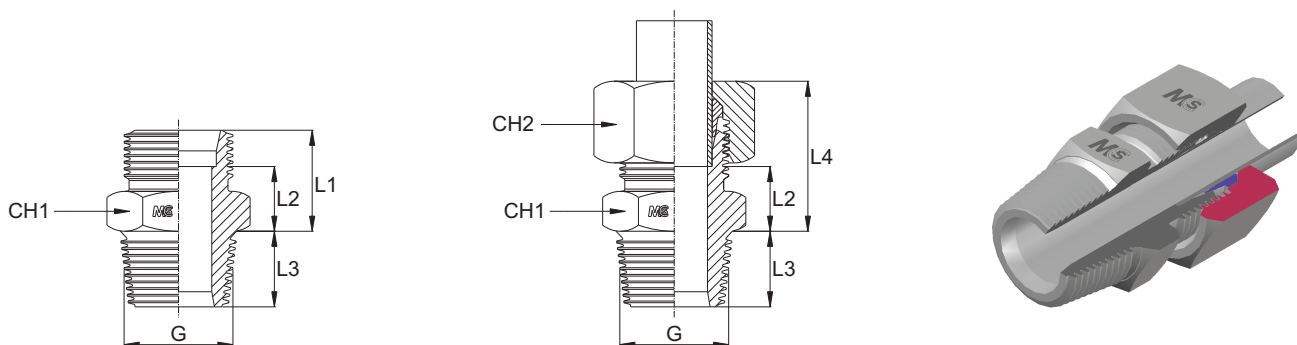

**ADATTATORE MASCHIO DI ESTREMITÀ - Serie S**

Filetto Gas Conico

**MALE STUD COUPLING - S Series**

BSP Taper Thread

Serie Series	Bar W.P.	Codice (Corpo) Part Number (Body)	Codice (Completo) Part Number (Complete)	Ø Est. Tubo Tube O.D.	G	L1	L2	L3	L4	CH1	CH2
S	630	GE06S1/8BSPTB	GE06S1/8BSPT	6	1/8"	-	-	8,0	-	17	17
		GE06S1/4BSPTB	GE06S1/4BSPT	6	1/4"	18,0	11,0	12,0	26,0	17	17
		GE06S3/8BSPTB	GE06S3/8BSPT	6	3/8"	-	-	12,0	-	17	17
		GE08S1/8BSPTB	GE08S1/8BSPT	8	1/8"	-	-	8,0	-	17	19
		GE08S1/4BSPTB	GE08S1/4BSPT	8	1/4"	20,0	13,0	12,0	28,0	17	19
		GE08S3/8BSPTB	GE08S3/8BSPT	8	3/8"	20,0	13,0	12,0	28,0	19	19
		GE10S1/4BSPTB	GE10S1/4BSPT	10	1/4"	20,5	13,0	12,0	29,0	19	22
		GE10S3/8BSPTB	GE10S3/8BSPT	10	3/8"	20,0	12,5	12,0	28,5	19	22
		GE10S1/2BSPTB	GE10S1/2BSPT	10	1/2"	-	-	14,0	-	22	22
		GE12S1/4BSPTB	GE12S1/4BSPT	12	1/4"	22,0	14,5	12,0	31,0	22	24
	GE12S3/8BSPTB	GE12S3/8BSPT	12	3/8"	22,0	14,5	12,0	30,5	22	24	
	GE12S1/2BSPTB	GE12S1/2BSPT	12	1/2"	22,0	14,5	14,0	30,5	22	24	
	GE14S3/8BSPTB	GE14S3/8BSPT	14	3/8"	24,0	16,0	12,0	34,0	24	27	
	GE14S1/2BSPTB	GE14S1/2BSPT	14	1/2"	24,0	16,0	14,0	34,0	24	27	
	GE16S3/8BSPTB	GE16S3/8BSPT	16	3/8"	24,0	15,5	12,0	34,0	27	30	
	GE16S1/2BSPTB	GE16S1/2BSPT	16	1/2"	24,0	15,5	14,0	34,0	27	30	
	GE16S3/4BSPTB	GE16S3/4BSPT	16	3/4"	-	-	16,0	-	27	30	
	GE20S1/2BSPTB	GE20S1/2BSPT	20	1/2"	28,0	17,5	14,0	39,0	32	36	
	GE20S3/4BSPTB	GE20S3/4BSPT	20	3/4"	28,0	17,5	16,0	39,0	32	36	
	GE20S1BSPTB	GE20S1BSPT	20	1"	-	-	18,0	-	36	36	
GE25S3/4BSPTB	GE25S3/4BSPT	25	3/4"	32,0	20,0	16,0	44,0	41	46		
GE25S1BSPTB	GE25S1BSPT	25	1"	32,0	20,0	18,0	44,0	41	46		
GE30S1BSPTB	GE30S1BSPT	30	1"	34,0	20,5	18,0	47,0	46	50		
GE30S11/4BSPTB	GE30S11/4BSPT	30	1,1/4"	34,0	20,5	20,0	47,0	46	50		
315	GE38S11/2BSPTB	GE38S11/2BSPT	38	1,1/2"	39,0	23,0	22,0	54,0	55	60	