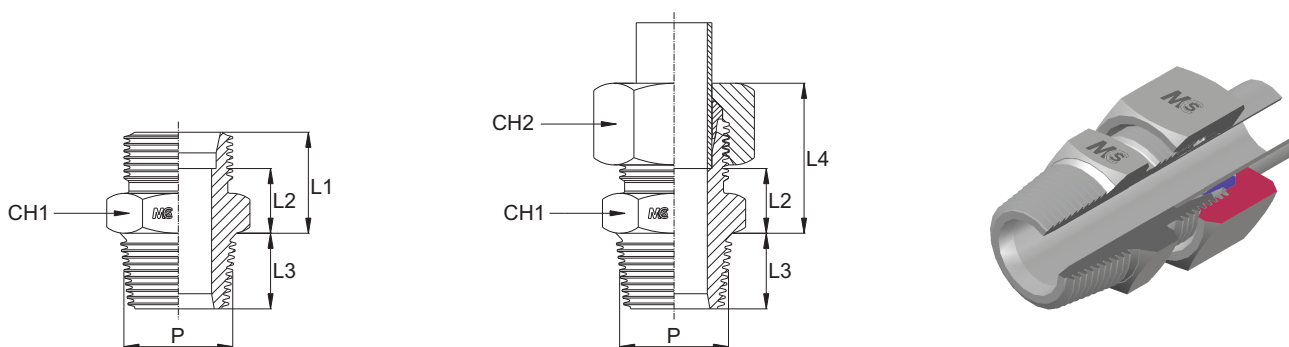

ADATTATORE MASCHIO DI ESTREMITÀ - Serie L

Filetto NPT

MALE STUD COUPLING - L Series

NPT Thread

Serie Series	Bar W.P.	Codice (Corpo) Part Number (Body)	Codice (Completo) Part Number (Complete)	Ø Est. Tubo Tube O.D.	P	L1	L2	L3	L4	CH1	CH2
L	315	GE06L1/8NPTB	GE06L1/8NPT	6	1/8"	14,0	7,0	10,0	22,0	14	14
		GE06L1/4NPTB	GE06L1/4NPT	6	1/4"	15,0	8,0	15,0	22,5	14	14
		GE06L3/8NPTB	GE06L3/8NPT	6	3/8"	14,7	7,7	15,3	22,7	19	14
		GE06L1/2NPTB	GE06L1/2NPT	6	1/2"	16,0	9,0	20,0	24,0	22	14
		GE08L1/8NPTB	GE08L1/8NPT	8	1/8"	15,0	8,0	10,0	23,0	17	17
		GE08L1/4NPTB	GE08L1/4NPT	8	1/4"	15,0	8,0	15,0	23,0	17	17
		GE08L3/8NPTB	GE08L3/8NPT	8	3/8"	16,0	9,0	15,0	24,0	19	17
		GE08L1/2NPTB	GE08L1/2NPT	8	1/2"	16,5	9,5	19,5	24,5	22	17
		GE10L1/4NPTB	GE10L1/4NPT	10	1/4"	16,0	9,0	15,0	24,0	17	19
		GE10L3/8NPTB	GE10L3/8NPT	10	3/8"	17,0	10,0	15,0	25,0	19	19
		GE10L1/2NPTB	GE10L1/2NPT	10	1/2"	17,5	10,5	19,5	25,5	22	19
		GE10L3/4NPTB	GE10L3/4NPT	10	3/4"	18,0	11,0	20,0	26,0	27	19
		GE10L1/8NPTB	GE10L1/8NPT	10	1/8"	16,0	9,0	10,0	24,0	17	19
		GE12L1/8NPTB	GE12L1/8NPT	12	1/8"	16,0	9,0	10,0	24,0	19	22
		GE12L1/4NPTB	GE12L1/4NPT	12	1/4"	17,0	10,0	15,0	24,5	19	22
		GE12L3/8NPTB	GE12L3/8NPT	12	3/8"	17,0	10,0	15,0	24,5	19	22
		GE12L1/2NPTB	GE12L1/2NPT	12	1/2"	17,5	10,5	19,5	25,0	22	22
		GE12L3/4NPTB	GE12L3/4NPT	12	3/4"	18,0	11,0	20,0	28,0	27	22
		GE15L1/4NPTB	GE15L1/4NPT	15	1/4"	18,0	11,0	15,0	30,0	24	27
		GE15L3/8NPTB	GE15L3/8NPT	15	3/8"	18,0	11,0	15,0	26,0	24	27
	GE15L1/2NPTB	GE15L1/2NPT	15	1/2"	18,5	11,5	19,5	26,5	24	27	
	GE15L3/4NPTB	GE15L3/4NPT	15	3/4"	19,0	12,0	20,0	27,0	27	27	
	GE18L3/8NPTB	GE18L3/8NPT	18	3/8"	18,7	11,2	15,3	27,7	27	32	
	GE18L1/2NPTB	GE18L1/2NPT	18	1/2"	19,5	12,0	19,5	28,5	27	32	
	GE18L3/4NPTB	GE18L3/4NPT	18	3/4"	19,0	11,5	20,0	28,0	32	32	
	GE18L1NPTB	GE18L1NPT	18	1"	20,0	12,5	25,0	29,0	36	32	
	160	GE22L3/8NPTB	GE22L3/8NPT	22	3/8"	20,7	13,2	15,3	29,7	32	36
		GE22L1/2NPTB	GE22L1/2NPT	22	1/2"	21,0	13,5	20,0	30,0	32	36
GE22L3/4NPTB		GE22L3/4NPT	22	3/4"	21,0	13,5	20,0	30,0	32	36	
GE22L1NPTB		GE22L1NPT	22	1"	22,0	14,5	25,0	31,0	36	36	
GE22L11/4NPTB		GE22L11/4NPT	22	1,1/4"	28,5	21,0	25,5	42,5	46	36	
GE28L1/2NPTB		GE28L1/2NPT	28	1/2"	22,5	15,0	20,0	36,0	41	41	
GE28L3/4NPTB		GE28L3/4NPT	28	3/4"	22,0	14,5	20,0	31,0	41	41	
GE28L1NPTB		GE28L1NPT	28	1"	22,0	14,5	25,0	31,0	41	41	
GE28L11/4NPTB		GE28L11/4NPT	28	1,1/4"	23,0	15,5	25,5	22,5	46	41	
GE35L3/4NPTB		GE35L3/4NPT	35	3/4"	-	-	20,0	-	46	50	
GE35L1NPTB		GE35L1NPT	35	1"	25,0	14,5	25,0	36,0	46	50	
GE35L11/4NPTB		GE35L11/4NPT	35	1,1/4"	25,5	15,0	25,5	36,5	46	50	
GE35L11/2NPTB	GE35L11/2NPT	35	1,1/2"	27,0	16,5	26,0	43,0	55	50		
GE42L1NPTB	GE42L1NPT	42	1"	26,5	15,5	25,0	42,0	55	60		
GE42L11/4NPTB	GE42L11/4NPT	42	1,1/4"	27,5	16,5	25,5	39,5	55	60		
GE42L11/2NPTB	GE42L11/2NPT	42	1,1/2"	27,0	16,0	26,0	39,0	55	60		