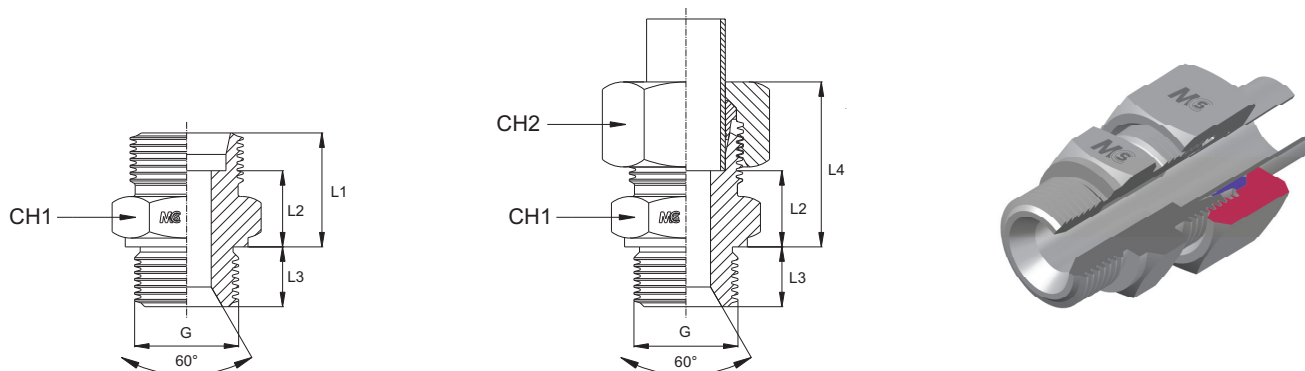

**ADATTATORE MASCHIO DI ESTREMITÀ - Serie L**

Filetto Gas Cilindrico **Svasato 60°**

**MALE STUD COUPLING - L Series**

BSP Parallel Thread **60° Cone**

Serie Series	Bar W.P.	Codice (Corpo) Part Number (Body)	Codice (Completo) Part Number (Complete)	Ø Est. Tubo Tube O.D.	G	L1	L2	L3	L4	CH1	CH2
L	315	GE06LRG1/8B	GE06LRG1/8	6	1/8"	15,5	8,5	8,0	23,0	14	14
		GE06LRG1/4B	GE06LRG1/4	6	1/4"	17,0	10,0	12,0	24,5	19	14
		GE06LRG3/8B	GE06LRG3/8	6	3/8"	18,5	11,5	12,0	26,0	22	14
		GE06LRG1/2B	GE06LRG1/2	6	1/2"	19,0	12,0	14,0	29,0	27	14
		GE08LRG1/8B	GE08LRG1/8	8	1/8"	16,5	9,5	8,0	24,5	14	17
		GE08LRG1/4B	GE08LRG1/4	8	1/4"	17,0	10,0	12,0	25,0	19	17
		GE08LRG3/8B	GE08LRG3/8	8	3/8"	18,5	11,5	12,0	26,5	22	17
		GE08LRG1/2B	GE08LRG1/2	8	1/2"	19,0	12,0	14,0	27,0	27	17
		GE10LRG1/8B	GE10LRG1/8	10	1/8"	17,5	10,5	8,0	25,5	17	19
		GE10LRG1/4B	GE10LRG1/4	10	1/4"	18,0	11,0	12,0	26,0	19	19
		GE10LRG3/8B	GE10LRG3/8	10	3/8"	19,5	12,5	12,0	27,5	22	19
		GE10LRG1/2B	GE10LRG1/2	10	1/2"	20,0	13,0	14,0	28,0	27	19
		GE12LRG1/8B	GE12LRG1/8	12	1/8"	18,0	11,0	8,0	29,0	19	22
		GE12LRG1/4B	GE12LRG1/4	12	1/4"	19,0	12,0	12,0	26,5	19	22
		GE12LRG3/8B	GE12LRG3/8	12	3/8"	19,5	12,5	12,0	27,0	22	22
		GE12LRG1/2B	GE12LRG1/2	12	1/2"	20,0	13,0	14,0	27,5	27	22
		GE12LRG3/4B	GE12LRG3/4	12	3/4"	21,0	14,0	16,0	31,0	32	22
		GE15LRG1/4B	GE15LRG1/4	15	1/4"	20,0	13,0	12,0	32,0	24	27
	GE15LRG3/8B	GE15LRG3/8	15	3/8"	20,5	13,5	12,0	28,5	24	27	
	GE15LRG1/2B	GE15LRG1/2	15	1/2"	21,0	14,0	14,0	29,0	27	27	
	GE15LRG3/4B	GE15LRG3/4	15	3/4"	22,0	15,0	16,0	30,0	32	27	
	GE18LRG3/8B	GE18LRG3/8	18	3/8"	20,0	12,5	12,0	31,0	27	32	
	GE18LRG1/2B	GE18LRG1/2	18	1/2"	22,0	14,5	14,0	31,0	27	32	
	GE18LRG3/4B	GE18LRG3/4	18	3/4"	22,0	14,5	16,0	31,0	32	32	
GE18LRG1B	GE18LRG1	18	1"	24,0	16,5	18,0	31,0	41	32		
160	GE22LRG3/8B	GE22LRG3/8	22	3/8"	23,5	16,0	12,0	49,0	32	36	
	GE22LRG1/2B	GE22LRG1/2	22	1/2"	24,0	16,5	14,0	33,0	32	36	
	GE22LRG3/4B	GE22LRG3/4	22	3/4"	24,0	16,5	16,0	33,0	32	36	
	GE22LRG1B	GE22LRG1	22	1"	25,0	17,5	18,0	34,0	41	36	
	GE22LRG11/4B	GE22LRG11/4	22	1,1/4"	26,0	18,5	20,0	39,0	50	36	
	GE28LRG1/2B	GE28LRG1/2	28	1/2"	25,0	17,5	14,0	33,0	41	41	
	GE28LRG3/4B	GE28LRG3/4	28	3/4"	25,0	17,5	16,0	34,0	41	41	
	GE28LRG1B	GE28LRG1	28	1"	25,0	17,5	18,0	34,0	41	41	
	GE28LRG11/4B	GE28LRG11/4	28	1,1/4"	26,0	18,5	20,0	39,0	50	41	
	GE35LRG3/4B	GE35LRG3/4	35	3/4"	29,0	18,5	16,0	42,0	46	50	
	GE35LRG1B	GE35LRG1	35	1"	28,0	17,5	18,0	39,0	46	50	
	GE35LRG11/4B	GE35LRG11/4	35	1,1/4"	28,0	17,5	20,0	39,0	50	50	
GE35LRG11/2B	GE35LRG11/2	35	1,1/2"	30,0	19,5	22,0	44,0	55	50		
GE42LRG1B	GE42LRG1	42	1"	30,0	19,0	18,0	47,0	55	60		
GE42LRG11/4B	GE42LRG11/4	42	1,1/4"	30,0	19,0	20,0	42,0	55	60		
GE42LRG11/2B	GE42LRG11/2	42	1,1/2"	30,0	19,0	22,0	42,0	55	60		