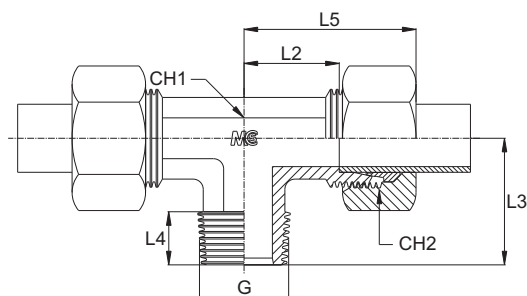

# ADATTATORE MASCHIO DI ESTREMITÀ A T CENTRALE

Filetto Gas Conico

## MALE STUD BRANCH TEE

BSP Taper Thread

Serie Series	Bar W.P.	Codice (Corpo) Part Number (Body)	Codice (Completo) Part Number (Complete)	Ø Est. Tubo Tube O.D.	G	L1	L2	L3	L4	L5	CH1	CH2
L	315	TC06L1/8BSPTB	TC06L1/8BSPT	6	1/8"	19,0	12,0	20,0	8,0	27,0	12	14
		TC08L1/4BSPTB	TC08L1/4BSPT	8	1/4"	21,0	14,0	26,0	12,0	29,0	12	17
		TC10L1/4BSPTB	TC10L1/4BSPT	10	1/4"	22,0	15,0	27,0	12,0	30,0	14	19
		TC12L3/8BSPTB	TC12L3/8BSPT	12	3/8"	24,0	17,0	28,0	12,0	32,0	17	22
		TC15L1/2BSPTB	TC15L1/2BSPT	15	1/2"	28,0	21,0	34,0	14,0	36,0	19	27
	TC18L1/2BSPTB	TC18L1/2BSPT	18	1/2"	31,0	23,5	36,0	14,0	40,0	24	32	
	160	TC22L3/4BSPTB	TC22L3/4BSPT	22	3/4"	35,0	27,5	42,0	16,0	44,0	27	36
		TC28L1BSPTB	TC28L1BSPT	28	1"	38,0	30,5	48,0	18,0	47,0	36	41
		TC35L11/4BSPTB	TC35L11/4BSPT	35	1,1/4"	45,0	34,5	54,0	20,0	56,0	41	50
TC42L11/2BSPTB		TC42L11/2BSPT	42	1,1/2"	51,0	40,0	61,0	22,0	63,0	50	60	
S	630	TC06S1/4BSPTB	TC06S1/4BSPT	6	1/4"	23,0	16,0	26,0	12,0	31,0	12	17
		TC08S1/4BSPTB	TC08S1/4BSPT	8	1/4"	24,0	17,0	27,0	12,0	32,0	14	19
		TC10S3/8BSPTB	TC10S3/8BSPT	10	3/8"	25,0	17,5	28,0	12,0	34,0	17	22
		TC12S3/8BSPTB	TC12S3/8BSPT	12	3/8"	29,0	21,5	28,0	12,0	38,0	17	24
	400	TC14S1/2BSPTB	TC14S1/2BSPT	14	1/2"	30,0	22,0	32,0	14,0	40,0	19	27
		TC16S1/2BSPTB	TC16S1/2BSPT	16	1/2"	33,0	24,5	32,0	14,0	43,0	24	30
		TC20S3/4BSPTB	TC20S3/4BSPT	20	3/4"	37,0	26,5	42,0	16,0	48,0	27	36
		TC25S1BSPTB	TC25S1BSPT	25	1"	42,0	30,0	48,0	18,0	54,0	36	46
		TC30S11/4BSPTB	TC30S11/4BSPT	30	1,1/4"	49,0	35,5	54,0	20,0	62,0	41	50
		TC38S11/2BSPTB	TC38S11/2BSPT	38	1,1/2"	57,0	41,0	61,0	22,0	72,0	50	60