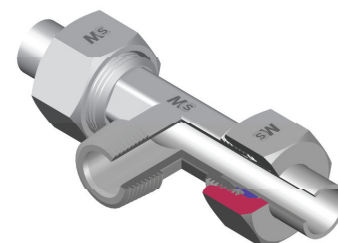

# ADATTATORE MASCHIO DI ESTREMITÀ A T CENTRALE

Filetto Gas Conico

## MALE STUD BRANCH TEE

BSP Taper Thread

Serie Series	Bar W.P.	Codice (Corpo) Part Number (Body)	Codice (Completo) Part Number (Complete)	Ø Est. Tubo Tube O.D.	G	L1	L2	L3	L4	L5	CH1	CH2
L	315	TC06L1/8BSPTB	TC06L1/8BSPT	6	1/8"	19,0	12,0	20,0	8,0	27,0	12	14
		TC08L1/4BSPTB	TC08L1/4BSPT	8	1/4"	21,0	14,0	26,0	12,0	29,0	12	17
		TC10L1/4BSPTB	TC10L1/4BSPT	10	1/4"	22,0	15,0	27,0	12,0	30,0	14	19
		TC12L3/8BSPTB	TC12L3/8BSPT	12	3/8"	24,0	17,0	28,0	12,0	32,0	17	22
		TC15L1/2BSPTB	TC15L1/2BSPT	15	1/2"	28,0	21,0	34,0	14,0	36,0	19	27
	TC18L1/2BSPTB	TC18L1/2BSPT	18	1/2"	31,0	23,5	36,0	14,0	40,0	24	32	
	160	TC22L3/4BSPTB	TC22L3/4BSPT	22	3/4"	35,0	27,5	42,0	16,0	44,0	27	36
		TC28L1BSPTB	TC28L1BSPT	28	1"	38,0	30,5	48,0	18,0	47,0	36	41
		TC35L11/4BSPTB	TC35L11/4BSPT	35	1,1/4"	45,0	34,5	54,0	20,0	56,0	41	50
TC42L11/2BSPTB		TC42L11/2BSPT	42	1,1/2"	51,0	40,0	61,0	22,0	63,0	50	60	
S	630	TC06S1/4BSPTB	TC06S1/4BSPT	6	1/4"	23,0	16,0	26,0	12,0	31,0	12	17
		TC08S1/4BSPTB	TC08S1/4BSPT	8	1/4"	24,0	17,0	27,0	12,0	32,0	14	19
		TC10S3/8BSPTB	TC10S3/8BSPT	10	3/8"	25,0	17,5	28,0	12,0	34,0	17	22
		TC12S3/8BSPTB	TC12S3/8BSPT	12	3/8"	29,0	21,5	28,0	12,0	38,0	17	24
	400	TC14S1/2BSPTB	TC14S1/2BSPT	14	1/2"	30,0	22,0	32,0	14,0	40,0	19	27
		TC16S1/2BSPTB	TC16S1/2BSPT	16	1/2"	33,0	24,5	32,0	14,0	43,0	24	30
		TC20S3/4BSPTB	TC20S3/4BSPT	20	3/4"	37,0	26,5	42,0	16,0	48,0	27	36
		TC25S1BSPTB	TC25S1BSPT	25	1"	42,0	30,0	48,0	18,0	54,0	36	46
		TC30S11/4BSPTB	TC30S11/4BSPT	30	1,1/4"	49,0	35,5	54,0	20,0	62,0	41	50
		TC38S11/2BSPTB	TC38S11/2BSPT	38	1,1/2"	57,0	41,0	61,0	22,0	72,0	50	60