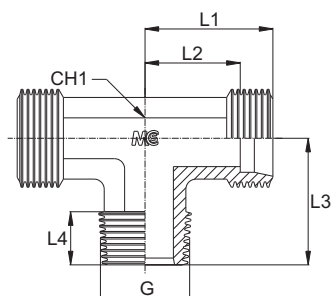

# ADATTATORE MASCHIO DI ESTREMITÀ A T CENTRALE

Filetto Gas Conico

## MALE STUD BRANCH TEE

BSP Taper Thread

Serie Series	Bar W.P.	Codice (Corpo) Part Number (Body)	Codice (Completo) Part Number (Complete)	Ø Est. Tubo Tube O.D.	G	L1	L2	L3	L4	L5	CH1	CH2
L	315	TC06L1/8BSPTB	TC06L1/8BSPT	6	1/8"	19,0	12,0	20,0	8,0	27,0	12	14
		TC08L1/4BSPTB	TC08L1/4BSPT	8	1/4"	21,0	14,0	26,0	12,0	29,0	12	17
		TC10L1/4BSPTB	TC10L1/4BSPT	10	1/4"	22,0	15,0	27,0	12,0	30,0	14	19
		TC12L3/8BSPTB	TC12L3/8BSPT	12	3/8"	24,0	17,0	28,0	12,0	32,0	17	22
		TC15L1/2BSPTB	TC15L1/2BSPT	15	1/2"	28,0	21,0	34,0	14,0	36,0	19	27
	TC18L1/2BSPTB	TC18L1/2BSPT	18	1/2"	31,0	23,5	36,0	14,0	40,0	24	32	
	160	TC22L3/4BSPTB	TC22L3/4BSPT	22	3/4"	35,0	27,5	42,0	16,0	44,0	27	36
		TC28L1BSPTB	TC28L1BSPT	28	1"	38,0	30,5	48,0	18,0	47,0	36	41
		TC35L11/4BSPTB	TC35L11/4BSPT	35	1,1/4"	45,0	34,5	54,0	20,0	56,0	41	50
TC42L11/2BSPTB		TC42L11/2BSPT	42	1,1/2"	51,0	40,0	61,0	22,0	63,0	50	60	
S	630	TC06S1/4BSPTB	TC06S1/4BSPT	6	1/4"	23,0	16,0	26,0	12,0	31,0	12	17
		TC08S1/4BSPTB	TC08S1/4BSPT	8	1/4"	24,0	17,0	27,0	12,0	32,0	14	19
		TC10S3/8BSPTB	TC10S3/8BSPT	10	3/8"	25,0	17,5	28,0	12,0	34,0	17	22
		TC12S3/8BSPTB	TC12S3/8BSPT	12	3/8"	29,0	21,5	28,0	12,0	38,0	17	24
	400	TC14S1/2BSPTB	TC14S1/2BSPT	14	1/2"	30,0	22,0	32,0	14,0	40,0	19	27
		TC16S1/2BSPTB	TC16S1/2BSPT	16	1/2"	33,0	24,5	32,0	14,0	43,0	24	30
		TC20S3/4BSPTB	TC20S3/4BSPT	20	3/4"	37,0	26,5	42,0	16,0	48,0	27	36
		TC25S1BSPTB	TC25S1BSPT	25	1"	42,0	30,0	48,0	18,0	54,0	36	46
		TC30S11/4BSPTB	TC30S11/4BSPT	30	1,1/4"	49,0	35,5	54,0	20,0	62,0	41	50
		TC38S11/2BSPTB	TC38S11/2BSPT	38	1,1/2"	57,0	41,0	61,0	22,0	72,0	50	60