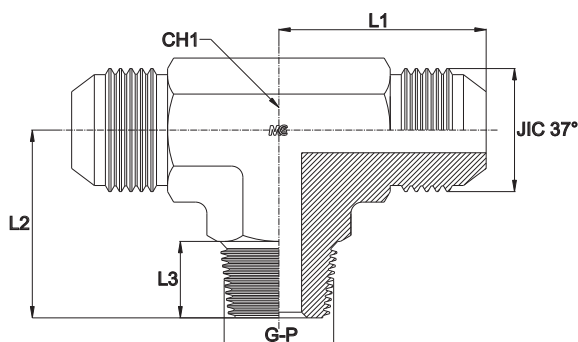

ADATTATORE MASCHIO A "T" CENTRALE

Filetto Gas Conico e NPT

MALE STUD BRANCH TEE

Thread BSP Taper and NPT

Serie Series	Bar W.P.	Codice Code	Ø Est. Tubo M Tube O.D. M	Ø Est. Tubo W Tube O.D. W	JIC 37°	G	L1	L2	L3	CH1	
UNIVERSALE UNIVERSAL	350	TCJBSPTMA0702	6	1/4"	7/16"-20	1/8"	23,0	20,0	8,0	12	
		TCJBSPTMA0704	6	1/4"	7/16"-20	1/4"	24,0	28,0	13,0	14	
		TCJBSPTMA0802	8	5/16"	1/2"-20	1/8"	24,0	20,0	8,0	12	
		TCJBSPTMA0804	8	5/16"	1/2"-20	1/4"	24,0	28,0	13,0	14	
		TCJBSPTMA0904	10	3/8"	9/16"-18	1/4"	27,5	28,0	13,0	14	
		TCJBSPTMA0906	10	3/8"	9/16"-18	3/8"	29,5	31,0	14,0	19	
		TCJBSPTMA1206	12	1/2"	3/4"-16	3/8"	32,0	31,0	14,0	19	
		TCJBSPTMA1208	12	1/2"	3/4"-16	1/2"	34,0	37,5	17,0	22	
		TCJBSPTMA1406	14-15-16	5/8"	7/8"-14	3/8"	37,0	31,0	14,0	22	
		TCJBSPTMA1408	14-15-16	5/8"	7/8"-14	1/2"	37,0	37,5	17,0	22	
		TCJBSPTMA1412	14-15-16	5/8"	7/8"-14	3/4"	39,0	40,0	17,5	27	
		TCJBSPTMA1708	18-20	3/4"	1"1/16-12	1/2"	42,0	37,5	17,0	22	
	TCJBSPTMA1712	18-20	3/4"	1"1/16-12	3/4"	42,0	40,0	17,5	27		
	290	TCJBSPTMA2112	25	1"	1"5/16-12	3/4"	46,0	40,0	17,5	27	
		TCJBSPTMA2116	25	1"	1"5/16-12	1"	46,0	50,0	22,0	33	
	240	TCJBSPTMA2616	28-30-32	1"1/4	1"5/8-12	1"	53,0	51,0	22,0	33	
		TCJBSPTMA2620	28-30-32	1"1/4	1"5/8-12	1"1/4	53,0	60,0	24,0	41	
			TCJBSPTMA3024	35-38	1"1/2	1"7/8-12	1"1/2	59,0	67,0	24,0	50

Serie Series	Bar W.P.	Codice Code	Ø Est. Tubo M Tube O.D. M	Ø Est. Tubo W Tube O.D. W	JIC 37°	P	L1	L2	L3	CH1	
UNIVERSALE UNIVERSAL	350	TCJNPTMA0702	6	1/4"	7/16"-20	1/8"	23,0	20,0	10,0	12	
		TCJNPTMA0704	6	1/4"	7/16"-20	1/4"	24,0	28,0	14,0	14	
		TCJNPTMA0802	8	5/16"	1/2"-20	1/8"	24,0	20,0	10,0	12	
		TCJNPTMA0804	8	5/16"	1/2"-20	1/4"	24,0	28,0	14,0	14	
		TCJNPTMA0904	10	3/8"	9/16"-18	1/4"	27,5	28,0	14,0	14	
		TCJNPTMA0906	10	3/8"	9/16"-18	3/8"	29,5	31,0	14,0	19	
		TCJNPTMA1206	12	1/2"	3/4"-16	3/8"	32,0	31,0	14,0	19	
		TCJNPTMA1208	12	1/2"	3/4"-16	1/2"	34,0	37,5	19,0	22	
		TCJNPTMA1406	14-15-16	5/8"	7/8"-14	3/8"	37,0	31,0	14,0	22	
		TCJNPTMA1408	14-15-16	5/8"	7/8"-14	1/2"	37,0	37,5	19,0	22	
		TCJNPTMA1412	14-15-16	5/8"	7/8"-14	3/4"	39,0	40,0	19,0	27	
		TCJNPTMA1708	18-20	3/4"	1"1/16-12	1/2"	42,0	37,5	19,0	22	
	TCJNPTMA1712	18-20	3/4"	1"1/16-12	3/4"	42,0	40,0	19,0	27		
	290	TCJNPTMA2112	25	1"	1"5/16-12	3/4"	46,0	40,0	19,0	27	
		TCJNPTMA2116	25	1"	1"5/16-12	1"	46,0	50,0	19,0	33	
	240	TCJNPTMA2616	28-30-32	1"1/4	1"5/8-12	1"	53,0	51,0	19,0	33	
		TCJNPTMA2620	28-30-32	1"1/4	1"5/8-12	1"1/4	53,0	60,0	24,0	41	
			TCJNPTMA3024	35-38	1"1/2	1"7/8-12	1"1/2	59,0	67,0	25,0	50