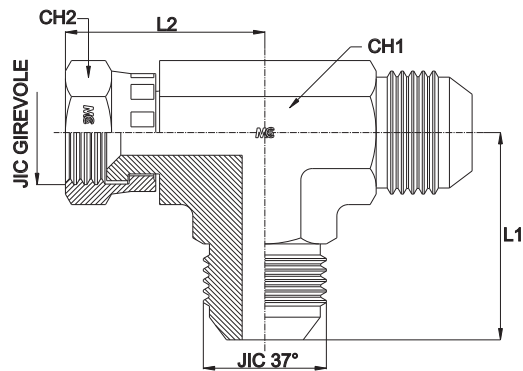

ADATTATORE A "T" LATERALE MASCHIO/FEMMINA GIREVOLE MALE/SWIVEL FEMALE STUD BARREL TEE

Serie Series	Bar W.P.	Codice Code	Ø Est. Tubo M Tube O.D. M	Ø Est. Tubo W Tube O.D. W	JIC 37°	L1	L2	CH1	CH2
UNIVERSALE UNIVERSAL	450	TLJMSFA07	6	1/4"	7/16"-20	23,0	25,2	12	17
		TLJMSFA08	8	5/16"	1/2"-20	24,0	25,9	14	17
	350	TLJMSFA09	10	3/8"	9/16"-18	27,5	30,8	14	19
		TLJMSFA12	12	1/2"	3/4"-16	32,0	33,9	19	24
		TLJMSFA14	14-15-16	5/8"	7/8"-14	37,0	40,9	22	27
	290	TLJMSFA17	18-20	3/4"	1"1/16-12	42,0	42,1	27	32
		TLJMSFA21	25	1"	1"5/16-12	46,0	49,7	33	38
	240	TLJMSFA26	28-30-32	1"1/4	1"5/8-12	53,0	56,3	41	50
		TLJMSFA30	35-38	1"1/2	1"7/8-12	59,0	64,2	50	55