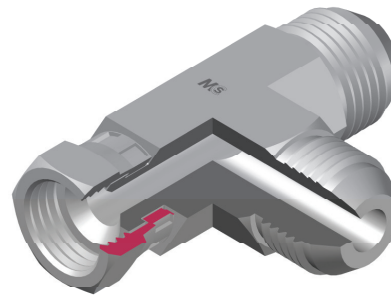

ADATTATORE A "T" LATERALE MASCHIO/FEMMINA GIREVOLE MALE/SWIVEL FEMALE STUD BARREL TEE

Serie Series	Bar W.P.	Codice Code	Ø Est. Tubo M Tube O.D. M	Ø Est. Tubo W Tube O.D. W	JIC 37°	L1	L2	CH1	CH2
UNIVERSALE UNIVERSAL	450	TLJMSFA07	6	1/4"	7/16"-20	23,0	25,2	12	17
		TLJMSFA08	8	5/16"	1/2"-20	24,0	25,9	14	17
	350	TLJMSFA09	10	3/8"	9/16"-18	27,5	30,8	14	19
		TLJMSFA12	12	1/2"	3/4"-16	32,0	33,9	19	24
		TLJMSFA14	14-15-16	5/8"	7/8"-14	37,0	40,9	22	27
	290	TLJMSFA17	18-20	3/4"	1"1/16-12	42,0	42,1	27	32
		TLJMSFA21	25	1"	1"5/16-12	46,0	49,7	33	38
	240	TLJMSFA26	28-30-32	1"1/4	1"5/8-12	53,0	56,3	41	50
		TLJMSFA30	35-38	1"1/2	1"7/8-12	59,0	64,2	50	55