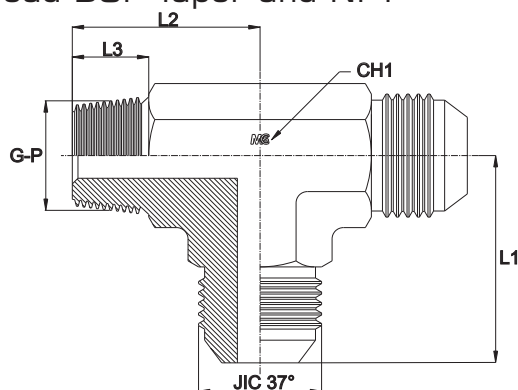

ADATTATORE A "T" LATERALE MASCHIO

Filetto Gas Conico e NPT

MALE STUD BARREL TEE

Thread BSP Taper and NPT

Serie Series	Bar W.P.	Codice Code	Ø Est. Tubo M Tube O.D. M	Ø Est. Tubo W Tube O.D. W	JIC 37°	G	L1	L2	L3	CH1	
UNIVERSALE UNIVERSAL	350	TLJBSPTMA0702	6	1/4"	7/16"-20	1/8"	23,0	20,0	8,0	12	
		TLJBSPTMA0704	6	1/4"	7/16"-20	1/4"	24,0	28,0	13,0	14	
		TLJBSPTMA0802	8	5/16"	1/2"-20	1/8"	24,0	20,0	8,0	12	
		TLJBSPTMA0804	8	5/16"	1/2"-20	1/4"	24,0	28,0	13,0	14	
		TLJBSPTMA0904	10	3/8"	9/16"-18	1/4"	27,5	28,0	13,0	14	
		TLJBSPTMA0906	10	3/8"	9/16"-18	3/8"	29,5	31,0	14,0	19	
		TLJBSPTMA1206	12	1/2"	3/4"-16	3/8"	32,0	31,0	14,0	19	
		TLJBSPTMA1208	12	1/2"	3/4"-16	1/2"	34,0	37,5	17,0	22	
		TLJBSPTMA1406	14-15-16	5/8"	7/8"-14	3/8"	37,0	31,0	14,0	22	
		TLJBSPTMA1408	14-15-16	5/8"	7/8"-14	1/2"	37,0	37,5	17,0	22	
		TLJBSPTMA1412	14-15-16	5/8"	7/8"-14	3/4"	39,0	40,0	17,5	27	
		TLJBSPTMA1708	18-20	3/4"	1"1/16-12	1/2"	42,0	37,5	17,0	22	
	TLJBSPTMA1712	18-20	3/4"	1"1/16-12	3/4"	42,0	40,0	17,5	27		
	290	TLJBSPTMA2112	25	1"	1"5/16-12	3/4"	46,0	40,0	17,5	27	
		TLJBSPTMA2116	25	1"	1"5/16-12	1"	46,0	50,0	22,0	33	
	240	TLJBSPTMA2616	28-30-32	1"1/4	1"5/8-12	1"	53,0	51,0	22,0	33	
		TLJBSPTMA2620	28-30-32	1"1/4	1"5/8-12	1"1/4	53,0	60,0	24,0	41	
			TLJBSPTMA3024	35-38	1"1/2	1"7/8-12	1"1/2	59,0	67,0	24,0	50

Serie Series	Bar W.P.	Codice Code	Ø Est. Tubo M Tube O.D. M	Ø Est. Tubo W Tube O.D. W	JIC 37°	P	L1	L2	L3	CH1	
UNIVERSALE UNIVERSAL	350	TLJNPTMA0702	6	1/4"	7/16"-20	1/8"	23,0	20,0	10,0	12	
		TLJNPTMA0704	6	1/4"	7/16"-20	1/4"	24,0	28,0	14,0	14	
		TLJNPTMA0802	8	5/16"	1/2"-20	1/8"	24,0	20,0	10,0	12	
		TLJNPTMA0804	8	5/16"	1/2"-20	1/4"	24,0	28,0	14,0	14	
		TLJNPTMA0904	10	3/8"	9/16"-18	1/4"	27,5	28,0	14,0	14	
		TLJNPTMA0906	10	3/8"	9/16"-18	3/8"	29,5	31,0	14,0	19	
		TLJNPTMA1206	12	1/2"	3/4"-16	3/8"	32,0	31,0	14,0	19	
		TLJNPTMA1208	12	1/2"	3/4"-16	1/2"	34,0	37,5	19,0	22	
		TLJNPTMA1406	14-15-16	5/8"	7/8"-14	3/8"	37,0	31,0	14,0	22	
		TLJNPTMA1408	14-15-16	5/8"	7/8"-14	1/2"	37,0	37,5	19,0	22	
		TLJNPTMA1412	14-15-16	5/8"	7/8"-14	3/4"	39,0	40,0	19,0	27	
		TLJNPTMA1708	18-20	3/4"	1"1/16-12	1/2"	42,0	37,5	19,0	22	
	TLJNPTMA1712	18-20	3/4"	1"1/16-12	3/4"	42,0	40,0	19,0	27		
	290	TLJNPTMA2112	25	1"	1"5/16-12	3/4"	46,0	40,0	19,0	27	
		TLJNPTMA2116	25	1"	1"5/16-12	1"	46,0	50,0	19,0	33	
	240	TLJNPTMA2616	28-30-32	1"1/4	1"5/8-12	1"	53,0	51,0	19,0	33	
		TLJNPTMA2620	28-30-32	1"1/4	1"5/8-12	1"1/4	53,0	60,0	24,0	41	
			TLJNPTMA3024	35-38	1"1/2	1"7/8-12	1"1/2	59,0	67,0	25,0	50