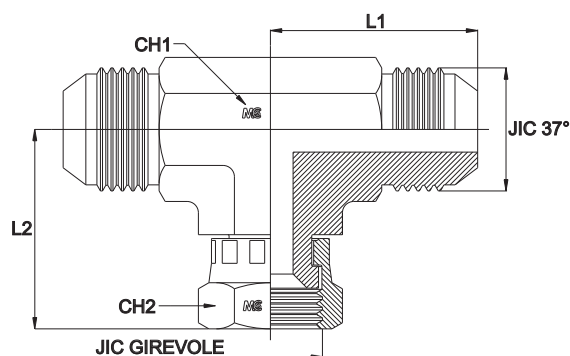

## ADATTATORE A "T" CENTRALE MASCHIO/FEMMINA GIREVOLE MALE/SWIVEL FEMALE STUD BRANCH TEE

Serie Series	Bar W.P.	Codice Code	Ø Est. Tubo M Tube O.D. M	Ø Est. Tubo W Tube O.D. W	JIC 37°	L1	L2	CH1	CH2
UNIVERSALE UNIVERSAL	450	TCJMSFA07	6	1/4"	7/16"-20	23,0	25,2	12	17
		TCJMSFA08	8	5/16"	1/2"-20	24,0	25,9	14	17
	350	TCJMSFA09	10	3/8"	9/16"-18	27,5	30,8	14	19
		TCJMSFA12	12	1/2"	3/4"-16	32,0	33,9	19	24
		TCJMSFA14	14-15-16	5/8"	7/8"-14	37,0	40,9	22	27
	290	TCJMSFA17	18-20	3/4"	1"1/16-12	42,0	42,1	27	32
		TCJMSFA21	25	1"	1"5/16-12	46,0	49,7	33	38
	240	TCJMSFA26	28-30-32	1"1/4	1"5/8-12	53,0	56,3	41	50
		TCJMSFA30	35-38	1"1/2	1"7/8-12	59,0	64,2	50	55