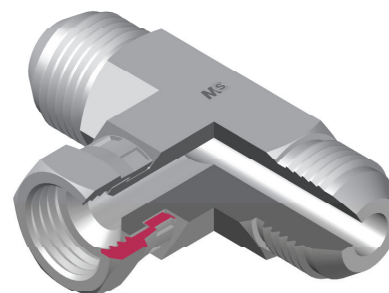

## ADATTATORE A "T" CENTRALE MASCHIO/FEMMINA GIREVOLE MALE/SWIVEL FEMALE STUD BRANCH TEE

Serie Series	Bar W.P.	Codice Code	Ø Est. Tubo M Tube O.D. M	Ø Est. Tubo W Tube O.D. W	JIC 37°	L1	L2	CH1	CH2
UNIVERSALE UNIVERSAL	450	TCJMSFA07	6	1/4"	7/16"-20	23,0	25,2	12	17
		TCJMSFA08	8	5/16"	1/2"-20	24,0	25,9	14	17
	350	TCJMSFA09	10	3/8"	9/16"-18	27,5	30,8	14	19
		TCJMSFA12	12	1/2"	3/4"-16	32,0	33,9	19	24
		TCJMSFA14	14-15-16	5/8"	7/8"-14	37,0	40,9	22	27
	290	TCJMSFA17	18-20	3/4"	1"1/16-12	42,0	42,1	27	32
		TCJMSFA21	25	1"	1"5/16-12	46,0	49,7	33	38
	240	TCJMSFA26	28-30-32	1"1/4	1"5/8-12	53,0	56,3	41	50
		TCJMSFA30	35-38	1"1/2	1"7/8-12	59,0	64,2	50	55