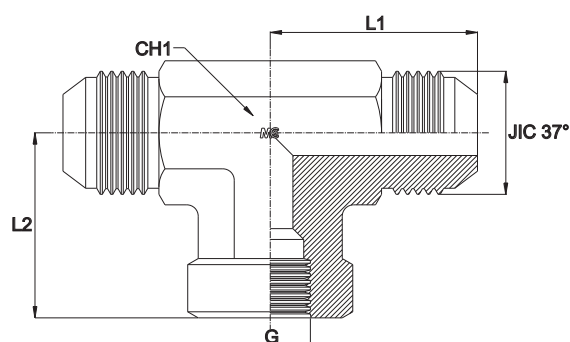

ADATTATORE A "T" CENTRALE MASCHIO/FEMMINA FISSA

Filetto Gas Cilindrico

MALE/FEMALE STUD BRANCH TEE

Thread BSP Parallel

Serie Series	Bar W.P.	Codice Code	Ø Est. Tubo M Tube O.D. M	Ø Est. Tubo W Tube O.D. W	JIC 37°	G	L1	L2	CH1
UNIVERSALE UNIVERSAL	350	TCJBSPMFFA0702	6	1/4"	7/16"-20	1/8"	27,5	17,0	14
		TCJBSPMFFA0704	6	1/4"	7/16"-20	1/4"	29,0	22,5	19
		TCJBSPMFFA0802	8	5/16"	1/2"-20	1/8"	27,5	17,0	14
		TCJBSPMFFA0804	8	5/16"	1/2"-20	1/4"	29,0	22,5	19
		TCJBSPMFFA0902	10	3/8"	9/16"-18	1/8"	27,5	17,0	14
		TCJBSPMFFA0904	10	3/8"	9/16"-18	1/4"	31,0	22,5	19
		TCJBSPMFFA0906	10	3/8"	9/16"-18	3/8"	31,5	26,0	22
		TCJBSPMFFA1204	12	1/2"	3/4"-16	1/4"	32,0	22,5	19
		TCJBSPMFFA1206	12	1/2"	3/4"-16	3/8"	36,0	26,0	22
		TCJBSPMFFA1208	12	1/2"	3/4"-16	1/2"	31,5	26,0	27
		TCJBSPMFFA1408	14-15-16	5/8"	7/8"-14	1/2"	42,0	31,0	27
	TCJBSPMFFA1708	18-20	3/4"	1" 1/16-12	1/2"	42,0	31,0	27	
	TCJBSPMFFA1712	18-20	3/4"	1" 1/16-12	3/4"	48,0	34,5	33	
	290	TCJBSPMFFA2116	25	1"	1" 5/16-12	1"	55,0	41,0	41
	240	TCJBSPMFFA2616	28-30-32	1" 1/4	1" 5/8-12	1"	55,0	41,0	41
TCJBSPMFFA2620		28-30-32	1" 1/4	1" 5/8-12	1" 1/4	59,0	43,0	50	
TCJBSPMFFA3020		35-38	1" 1/2	1" 7/8-12	1" 1/4	59,0	43,0	50	
TCJBSPMFFA3024		35-38	1" 1/2	1" 7/8-12	1" 1/2	73,0	53,0	65	