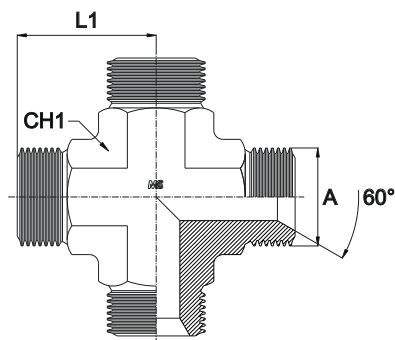

ADATTATORE A CROCE INTERMEDIO MASCHIO

Filetto Gas Cilindrico

MALE EQUAL CROSS

Thread BSP Parallel

Bar W.P.	Codice Part Number	A	L1	CH1
400	CRBSPMA02	1/8"	21,0	12
	CRBSPMA04	1/4"	26,0	14
	CRBSPMA06	3/8"	29,0	19
350	CRBSPMA08	1/2"	34,0	22
	CRBSPMA10	5/8"	38,0	27
315	CRBSPMA12	3/4"	41,0	27
250	CRBSPMA16	1"	45,0	33
200	CRBSPMA20	1" 1/4	52,0	41
160	CRBSPMA24	1" 1/2	59,0	50
125	CRBSPMA32	2"	78,0	65