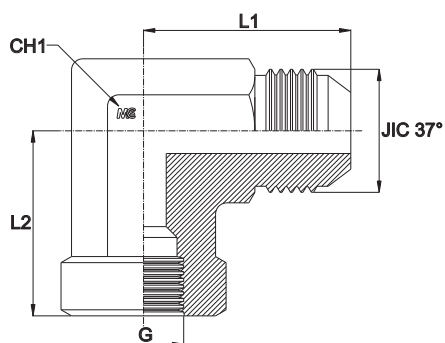

**ADATTATORE A 90° MASCHIO/FEMMINA FISSA**

Filetto Gas Cilindrico

**MALE/FEMALE STUD ELBOW**

Thread BSP Parallel

Serie Series	Bar W.P.	Codice Code	Ø Est. Tubo M Tube O.D. M	Ø Est. Tubo W Tube O.D. W	JIC 37°	G	L1	L2	CH1
UNIVERSALE UNIVERSAL	350	LJBSPMFFA0702	6	1/4"	7/16"-20	1/8"	27,5	17,0	14
		LJBSPMFFA0704	6	1/4"	7/16"-20	1/4"	29,0	22,5	19
		LJBSPMFFA0802	8	5/16"	1/2"-20	1/8"	27,5	17,0	14
		LJBSPMFFA0804	8	5/16"	1/2"-20	1/4"	29,0	22,5	19
		LJBSPMFFA0902	10	3/8"	9/16"-18	1/8"	27,5	17,0	14
		LJBSPMFFA0904	10	3/8"	9/16"-18	1/4"	31,0	22,5	19
		LJBSPMFFA0906	10	3/8"	9/16"-18	3/8"	31,5	26,0	22
		LJBSPMFFA1204	12	1/2"	3/4"-16	1/4"	32,0	22,5	19
		LJBSPMFFA1206	12	1/2"	3/4"-16	3/8"	36,0	26,0	22
		LJBSPMFFA1208	12	1/2"	3/4"-16	1/2"	36,0	31,0	27
	LJBSPMFFA1408	14-15-16	5/8"	7/8"-14	1/2"	42,0	31,0	27	
	LJBSPMFFA1708	18-20	3/4"	1"1/16-12	1/2"	42,0	31,0	27	
	LJBSPMFFA1712	18-20	3/4"	1"1/16-12	3/4"	48,0	34,5	33	
	290	LJBSPMFFA2116	25	1"	1"5/16-12	1"	55,0	41,0	41
	240	LJBSPMFFA2616	28-30-32	1"1/4	1"5/8-12	1"	55,0	41,0	41
		LJBSPMFFA2620	28-30-32	1"1/4	1"5/8-12	1"1/4	59,0	43,0	50
LJBSPMFFA3020		35-38	1"1/2	1"7/8-12	1"1/4	59,0	43,0	50	
LJBSPMFFA3024		35-38	1"1/2	1"7/8-12	1"1/2	73,0	53,0	65	