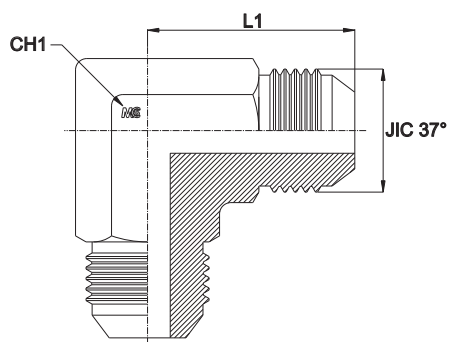

## ADATTATORE A 90° MASCHIO MALE EQUAL ELBOW

Serie Series	Bar W.P.	Codice Code	Ø Est. Tubo M Tube O.D. M	Ø Est. Tubo W Tube O.D. W	JIC 37°	L1	CH1
UNIVERSALE UNIVERSAL	450	LJMA0707	6	1/4"	7/16"-20	23,0	12
		LJMA0808	8	5/16"	1/2"-20	24,0	14
	350	LJMA0909	10	3/8"	9/16"-18	27,5	14
		LJMA1212	12	1/2"	3/4"-16	32,0	19
		LJMA1414	14-15-16	5/8"	7/8"-14	37,0	22
	290	LJMA1717	18-20	3/4"	1"1/16-12	42,0	27
		LJMA2121	25	1"	1"5/16-12	46,0	33
	240	LJMA2626	28-30-32	1"1/4	1"5/8-12	53,0	41
		LJMA3030	35-38	1"1/2	1"7/8-12	59,0	50
	105	LJMA4040	50	2"	2"1/2-12	77,5	65