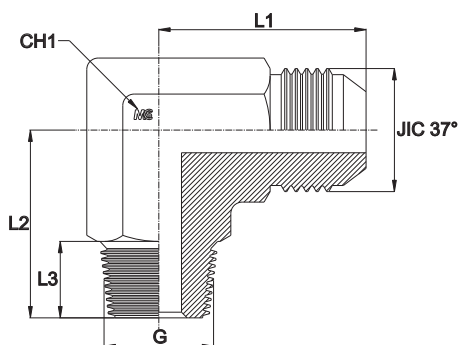

**ADATTATORE A 90° MASCHIO**

Filetto Gas Conico

**MALE STUD ELBOW**

Thread BSP Taper

Serie Series	Bar W.P.	Codice Code	Ø Est. Tubo M Tube O.D. M	Ø Est. Tubo W Tube O.D. W	JIC 37°	G	L1	L2	L3	CH1
UNIVERSALE UNIVERSAL	350	LJBSPTMA0702	6	1/4"	7/16"-20	1/8"	23,0	20,0	8,0	12
		LJBSPTMA0704	6	1/4"	7/16"-20	1/4"	24,0	28,0	13,0	14
		LJBSPTMA0802	8	5/16"	1/2"-20	1/8"	24,0	20,0	8,0	12
		LJBSPTMA0804	8	5/16"	1/2"-20	1/4"	24,0	28,0	13,0	14
		LJBSPTMA0902	10	3/8"	9/16"-18	1/8"	25,5	20,0	8,0	12
		LJBSPTMA0904	10	3/8"	9/16"-18	1/4"	27,5	28,0	13,0	14
		LJBSPTMA0906	10	3/8"	9/16"-18	3/8"	29,5	31,0	14,0	19
		LJBSPTMA0908	10	3/8"	9/16"-18	1/2"	31,5	37,5	17,0	22
		LJBSPTMA1204	12	1/2"	3/4"-16	1/4"	32,0	31,0	13,0	14
		LJBSPTMA1206	12	1/2"	3/4"-16	3/8"	32,0	31,0	14,0	19
		LJBSPTMA1208	12	1/2"	3/4"-16	1/2"	34,0	37,5	17,0	22
		LJBSPTMA1212	12	1/2"	3/4"-16	3/4"	36,0	40,0	17,5	27
	LJBSPTMA1406	14-15-16	5/8"	7/8"-14	3/8"	37,0	31,0	14,0	22	
	LJBSPTMA1408	14-15-16	5/8"	7/8"-14	1/2"	37,0	37,5	17,0	22	
	LJBSPTMA1412	14-15-16	5/8"	7/8"-14	3/4"	39,0	40,0	17,5	27	
	LJBSPTMA1708	18-20	3/4"	1"1/16-12	1/2"	42,0	37,5	17,0	27	
	LJBSPTMA1712	18-20	3/4"	1"1/16-12	3/4"	42,0	40,0	17,5	27	
	290	LJBSPTMA1716	18-20	3/4"	1"1/16-12	1"	45,0	50,0	22,0	33
		LJBSPTMA2112	25	1"	1"5/16-12	3/4"	46,0	40,0	17,5	27
		LJBSPTMA2116	25	1"	1"5/16-12	1"	46,0	50,0	22,0	33
240	LJBSPTMA2616	28-30-32	1"1/4	1"5/8-12	1"	53,0	51,0	22,0	33	
	LJBSPTMA2620	28-30-32	1"1/4	1"5/8-12	1"1/4	53,0	60,0	24,0	41	
	LJBSPTMA3024	35-38	1"1/2	1"7/8-12	1"1/2	59,0	67,0	24,0	50	