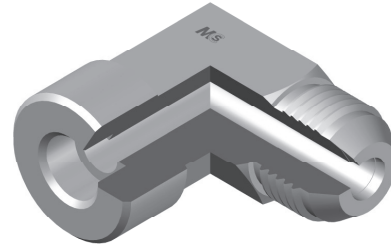

ADATTATORE A 90° A SALDARE FEMMINA JIC WELDING FEMALE STUD ELBOW

Serie Series	Bar W.P.	Codice Code	Ø Est. Tubo M Tube O.D. M	Ø Est. Tubo W Tube O.D. W	JIC 37°	L1	L2	D1	CH1
UNIVERSALE UNIVERSAL	450	LJWMA07T06	6	1/4"	7/16"-20	23,0	10,0	6,0	12
		LJWMA08T10	8	5/16"	1/2"-20	27,0	16,0	10,0	14
	350	LJWMA09T10	10	3/8"	9/16"-18	27,5	16,0	10,0	14
		LJWMA09T12	10	3/8"	9/16"-18	29,5	18,0	12,0	19
		LJWMA12T12	12	1/2"	3/4"-16	32,0	18,0	12,0	19
		LJWMA12T16	12	1/2"	3/4"-16	34,0	20,0	16,0	22
		LJWMA14T14	14-15-16	5/8"	7/8"-14	37,0	20,0	14,0	22
		LJWMA14T16	14-15-16	5/8"	7/8"-14	37,0	20,0	16,0	22
		LJWMA14T18	14-15-16	5/8"	7/8"-14	40,0	23,0	18,0	27
		LJWMA14T22	14-15-16	5/8"	7/8"-14	40,0	23,0	22,0	27
		LJWMA17T18	18-20	3/4"	1"1/16-12	42,0	23,0	18,0	27
		LJWMA17T20	18-20	3/4"	1"1/16-12	42,0	23,0	20,0	27
	LJWMA17T25	18-20	3/4"	1"1/16-12	46,0	26,0	25,0	33	
	290	LJWMA21T25	25	1"	1"5/16-12	46,0	26,0	25,0	33
		LJWMA21T32	25	1"	1"5/16-12	51,0	33,0	32,0	41
	240	LJWMA26T30	28-30-32	1"1/4	1"5/8-12	53,0	33,0	30,0	41
		LJWMA26T32	28-30-32	1"1/4	1"5/8-12	53,0	33,0	32,0	41
		LJWMA26T38	28-30-32	1"1/2	1"5/8-12	56,0	35,0	38,0	50
		LJWMA30T38	35-38	1"1/2	1"7/8-12	59,0	35,0	38,0	50