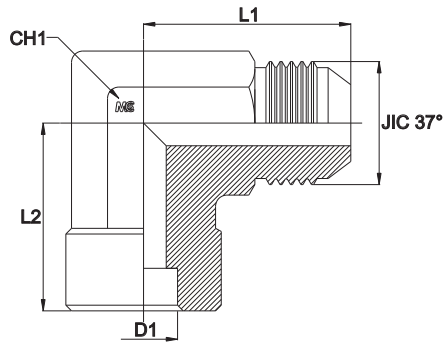

ADATTATORE A 90° A SALDARE FEMMINA JIC WELDING FEMALE STUD ELBOW

Serie Series	Bar W.P.	Codice Code	Ø Est. Tubo M Tube O.D. M	Ø Est. Tubo W Tube O.D. W	JIC 37°	L1	L2	D1	CH1
UNIVERSALE UNIVERSAL	450	LJWMA07T06	6	1/4"	7/16"-20	23,0	10,0	6,0	12
		LJWMA08T10	8	5/16"	1/2"-20	27,0	16,0	10,0	14
	350	LJWMA09T10	10	3/8"	9/16"-18	27,5	16,0	10,0	14
		LJWMA09T12	10	3/8"	9/16"-18	29,5	18,0	12,0	19
		LJWMA12T12	12	1/2"	3/4"-16	32,0	18,0	12,0	19
		LJWMA12T16	12	1/2"	3/4"-16	34,0	20,0	16,0	22
		LJWMA14T14	14-15-16	5/8"	7/8"-14	37,0	20,0	14,0	22
		LJWMA14T16	14-15-16	5/8"	7/8"-14	37,0	20,0	16,0	22
		LJWMA14T18	14-15-16	5/8"	7/8"-14	40,0	23,0	18,0	27
		LJWMA14T22	14-15-16	5/8"	7/8"-14	40,0	23,0	22,0	27
		LJWMA17T18	18-20	3/4"	1"1/16-12	42,0	23,0	18,0	27
		LJWMA17T20	18-20	3/4"	1"1/16-12	42,0	23,0	20,0	27
	LJWMA17T25	18-20	3/4"	1"1/16-12	46,0	26,0	25,0	33	
	290	LJWMA21T25	25	1"	1"5/16-12	46,0	26,0	25,0	33
		LJWMA21T32	25	1"	1"5/16-12	51,0	33,0	32,0	41
	240	LJWMA26T30	28-30-32	1"1/4	1"5/8-12	53,0	33,0	30,0	41
		LJWMA26T32	28-30-32	1"1/4	1"5/8-12	53,0	33,0	32,0	41
		LJWMA26T38	28-30-32	1"1/2	1"5/8-12	56,0	35,0	38,0	50
		LJWMA30T38	35-38	1"1/2	1"7/8-12	59,0	35,0	38,0	50