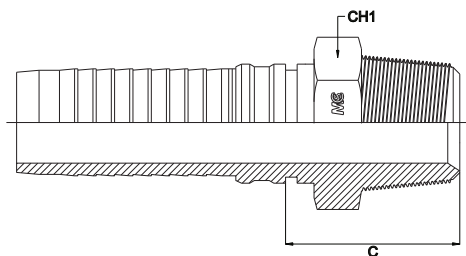

MASCHIO SVASATO 60° INTERLOCK

Filetto NPT

INTERLOCK MALE 60° CONE

Thread NPT

Bar W.P.	Codice Part Number	Filetto Thread	Ø Int. Tubo Inch. Hose I.D.	C Cut - Off	CH1
420	INTNPTM1212	3/4"	3/4"	34,5	27
	INTNPTM1616	1"	1"	42,5	36
	INTNPTM2020	1" 1/4	1" 1/4	45,5	46
	INTNPTM2424	1" 1/2	1" 1/2	47,0	50
345	INTNPTM3232	2"	2"	50,5	65