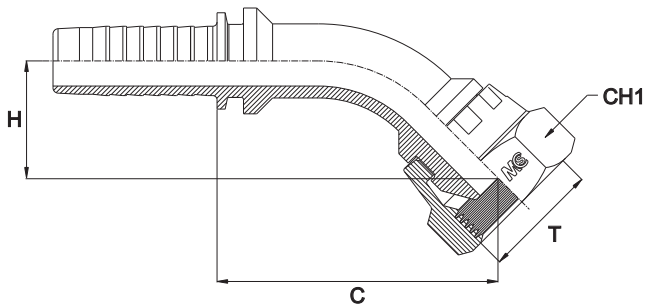

FEMMINA GIREVOLE A 45° GAS CONO 60°
45° BSP SWIVEL FEMALE 60° CONE
- DKR 45° -

Bar W.P.	Codice Part Number	Filetto Thread	Ø Int. Tubo Inch. Hose I.D.	C Cut - Off	H Drop	CH1
415	45BSPSF0202	1/8"	1/8"	39,0	17,0	17
	45BSPSF0402	1/4"	1/8"	39,0	17,0	19
	45BSPSF0203	1/8"	3/16"	39,0	15,5	17
	45BSPSF0204	1/8"	1/4"	39,5	16,5	17
	45BSPSF0403	1/4"	3/16"	39,0	15,5	19
450	45BSPSF0404	1/4"	1/4"	39,5	16,5	19
350	45BSPSF0405	1/4"	5/16"	37,0	16,0	19
450	45BSPSF0406	1/4"	3/8"	54,0	15,5	19
	45BSPSF0604	3/8"	1/4"	38,5	22,5	22
350	45BSPSF0605	3/8"	5/16"	58,0	30,0	22
450	45BSPSF0606	3/8"	3/8"	56,0	22,0	22
415	45BSPSF0608	3/8"	1/2"	-	-	22
350	45BSPSF0805	1/2"	5/16"	-	-	27
450	45BSPSF0806	1/2"	3/8"	57,5	22,0	27
415	45BSPSF0808	1/2"	1/2"	63,5	24,0	27
350	45BSPSF0810	1/2"	5/8"	76,0	26,5	27
	45BSPSF0812	1/2"	3/4"	87,4	27,5	27
415	45BSPSF1008	5/8"	1/2"	-	-	30
350	45BSPSF1010	5/8"	5/8"	72,0	21,0	30
415	45BSPSF1208	3/4"	1/2"	-	-	32
350	45BSPSF1210	3/4"	5/8"	76,5	27,5	32
	45BSPSF1212	3/4"	3/4"	86,5	32,5	32
	45BSPSF1612	1"	3/4"	89,0	34,0	38
280	45BSPSF1616	1"	1"	112,5	38,5	38
	45BSPSF2016	1"1/4	1"	-	-	50
150	45BSPSF2020	1"1/4	1"1/4	145,5	45,0	50
210	45BSPSF2420	1"1/2	1"1/4	-	-	55
185	45BSPSF2424	1"1/2	1"1/2	172,5	55,5	55
	45BSPSF3224*	2"	1"1/2	-	-	70
165	45BSPSF3232	2"	2"	187,0	50,0	70
	45BSPSF4040*	2"1/2	2"1/2	85,5	45,0	85