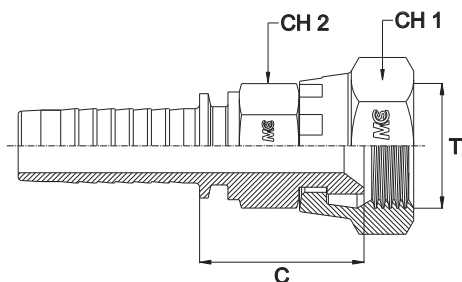

FEMMINA GIREVOLE JIC SVASATA 74° DOPPIO ESAGONO JIC SWIVEL FEMALE 74° CONE DOUBLE HEXAGON - DKJ -

| Bar W.P. | Codice Part Number | Filetto Thread | Ø Int. Tubo Inch. Hose I.D. | C Cut - Off | CH1 | CH2 |
|----------|--------------------|----------------|-----------------------------|-------------|-----|-----|
| 350 | JSFDH0704 | 7/16" | 1/4" | 25,5 | 17 | 14 |
| | JSFDH0804 | 1/2" | 1/4" | 25,5 | 17 | 14 |
| 250 | JSFDH0805 | 1/2" | 5/16" | - | 17 | 14 |
| | JSFDH0904 | 9/16" | 1/4" | 25,5 | 19 | 14 |
| | JSFDH0905 | 9/16" | 5/16" | 25,5 | 19 | 14 |
| | JSFDH0906 | 9/16" | 3/8" | 25,8 | 19 | 17 |
| | JSFDH1206 | 3/4" | 3/8" | 28,8 | 24 | 19 |
| | JSFDH1208 | 3/4" | 1/2" | 29,5 | 24 | 19 |
| 200 | JSFDH1408 | 7/8" | 1/2" | 29,5 | 27 | 22 |
| | JSFDH1410 | 7/8" | 5/8" | 31,0 | 27 | 22 |
| | JSFDH1710 | 1" 1/16 | 5/8" | - | 32 | 27 |
| | JSFDH1712 | 1" 1/16 | 3/4" | 34,0 | 32 | 27 |
| 160 | JSFDH2116 | 1" 5/16 | 1" | 35,5 | 38 | 32 |

FEMMINA GIREVOLE 60° JIS (TOYOTA) JIS SWIVEL FEMALE 60° CONE (TOYOTA) - JIS-T -

| Bar W.P. | Codice Part Number | Filetto Thread | Ø Int. Tubo Inch. Hose I.D. | C Cut - Off | CH1 | CH2 |
|----------|--------------------|----------------|-----------------------------|-------------|-----|-----|
| 350 | JIST0404 | 1/4" | 1/4" | 25,5 | 19 | 17 |
| 250 | JIST0606 | 3/8" | 3/8" | 26,5 | 22 | 19 |
| | JIST0808 | 1/2" | 1/2" | 28,5 | 27 | 22 |
| 200 | JIST1212 | 3/4" | 3/4" | 34,0 | 32 | 30 |
| 160 | JIST1616 | 1" | 1" | 35,5 | 38 | 36 |
| 100 | JIST2020 | 1" 1/4 | 1" 1/4 | - | 50 | 46 |
| | JIST2424 | 1" 1/2 | 1" 1/2 | - | 55 | 50 |

* Disponibile anche a 90°

* Also Available 90°