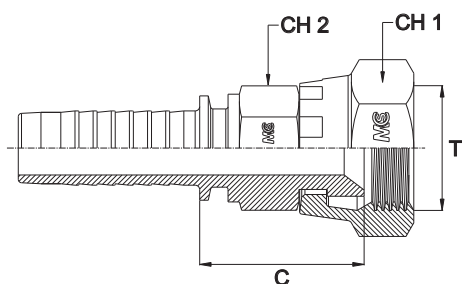

FEMMINA GIREVOLE JIC SVASATA 74° DOPPIO ESAGONO JIC SWIVEL FEMALE 74° CONE DOUBLE HEXAGON - DKJ -

| Bar W.P. | Codice Part Number | Filetto Thread | Ø Int. Tubo Inch. Hose I.D. | C Cut - Off | CH1 | CH2 |
|----------|--------------------|----------------|-----------------------------|-------------|-----|-----|
| 350 | JSFDH0704 | 7/16" | 1/4" | 25,5 | 17 | 14 |
| | JSFDH0804 | 1/2" | 1/4" | 25,5 | 17 | 14 |
| 250 | JSFDH0805 | 1/2" | 5/16" | - | 17 | 14 |
| | JSFDH0904 | 9/16" | 1/4" | 25,5 | 19 | 14 |
| | JSFDH0905 | 9/16" | 5/16" | 25,5 | 19 | 14 |
| | JSFDH0906 | 9/16" | 3/8" | 25,8 | 19 | 17 |
| | JSFDH1206 | 3/4" | 3/8" | 28,8 | 24 | 19 |
| | JSFDH1208 | 3/4" | 1/2" | 29,5 | 24 | 19 |
| 200 | JSFDH1408 | 7/8" | 1/2" | 29,5 | 27 | 22 |
| | JSFDH1410 | 7/8" | 5/8" | 31,0 | 27 | 22 |
| | JSFDH1710 | 1" 1/16 | 5/8" | - | 32 | 27 |
| | JSFDH1712 | 1" 1/16 | 3/4" | 34,0 | 32 | 27 |
| 160 | JSFDH2116 | 1" 5/16 | 1" | 35,5 | 38 | 32 |

FEMMINA GIREVOLE 60° JIS (TOYOTA) JIS SWIVEL FEMALE 60° CONE (TOYOTA) - JIS-T -

| Bar W.P. | Codice Part Number | Filetto Thread | Ø Int. Tubo Inch. Hose I.D. | C Cut - Off | CH1 | CH2 |
|----------|--------------------|----------------|-----------------------------|-------------|-----|-----|
| 350 | JIST0404 | 1/4" | 1/4" | 25,5 | 19 | 17 |
| 250 | JIST0606 | 3/8" | 3/8" | 26,5 | 22 | 19 |
| | JIST0808 | 1/2" | 1/2" | 28,5 | 27 | 22 |
| 200 | JIST1212 | 3/4" | 3/4" | 34,0 | 32 | 30 |
| 160 | JIST1616 | 1" | 1" | 35,5 | 38 | 36 |
| 100 | JIST2020 | 1" 1/4 | 1" 1/4 | - | 50 | 46 |
| | JIST2424 | 1" 1/2 | 1" 1/2 | - | 55 | 50 |

* Disponibile anche a 90°

* Also Available 90°