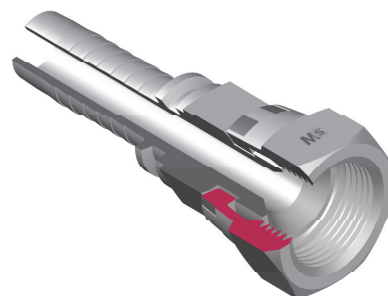

FEMMINA GIREVOLE JIC SVASATA 74° DOPPIO ESAGONO JIC SWIVEL FEMALE 74° CONE DOUBLE HEXAGON - DKJ -

| Bar W.P. | Codice Part Number | Filetto Thread | Ø Int. Tubo Inch. Hose I.D. | C Cut - Off | CH1 | CH2 |
|----------|--------------------|----------------|-----------------------------|-------------|-----|-----|
| 350 | JSFDH0704 | 7/16" | 1/4" | 25,5 | 17 | 14 |
| | JSFDH0804 | 1/2" | 1/4" | 25,5 | 17 | 14 |
| 250 | JSFDH0805 | 1/2" | 5/16" | - | 17 | 14 |
| | JSFDH0904 | 9/16" | 1/4" | 25,5 | 19 | 14 |
| | JSFDH0905 | 9/16" | 5/16" | 25,5 | 19 | 14 |
| | JSFDH0906 | 9/16" | 3/8" | 25,8 | 19 | 17 |
| | JSFDH1206 | 3/4" | 3/8" | 28,8 | 24 | 19 |
| | JSFDH1208 | 3/4" | 1/2" | 29,5 | 24 | 19 |
| 200 | JSFDH1408 | 7/8" | 1/2" | 29,5 | 27 | 22 |
| | JSFDH1410 | 7/8" | 5/8" | 31,0 | 27 | 22 |
| | JSFDH1710 | 1" 1/16 | 5/8" | - | 32 | 27 |
| | JSFDH1712 | 1" 1/16 | 3/4" | 34,0 | 32 | 27 |
| 160 | JSFDH2116 | 1" 5/16 | 1" | 35,5 | 38 | 32 |

FEMMINA GIREVOLE 60° JIS (TOYOTA) JIS SWIVEL FEMALE 60° CONE (TOYOTA) - JIS-T -

| Bar W.P. | Codice Part Number | Filetto Thread | Ø Int. Tubo Inch. Hose I.D. | C Cut - Off | CH1 | CH2 |
|----------|--------------------|----------------|-----------------------------|-------------|-----|-----|
| 350 | JIST0404 | 1/4" | 1/4" | 25,5 | 19 | 17 |
| 250 | JIST0606 | 3/8" | 3/8" | 26,5 | 22 | 19 |
| | JIST0808 | 1/2" | 1/2" | 28,5 | 27 | 22 |
| 200 | JIST1212 | 3/4" | 3/4" | 34,0 | 32 | 30 |
| 160 | JIST1616 | 1" | 1" | 35,5 | 38 | 36 |
| 100 | JIST2020 | 1" 1/4 | 1" 1/4 | - | 50 | 46 |
| | JIST2424 | 1" 1/2 | 1" 1/2 | - | 55 | 50 |

* Disponibile anche a 90°

* Also Available 90°