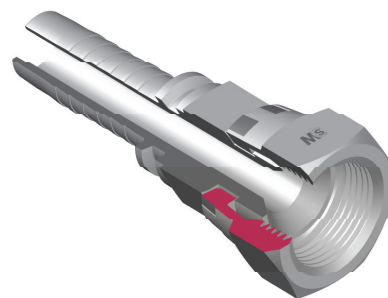

FEMMINA GIREVOLE JIC SVASATA 74° DOPPIO ESAGONO JIC SWIVEL FEMALE 74° CONE DOUBLE HEXAGON - DKJ -

| Bar W.P. | Codice Part Number | Filetto Thread | Ø Int. Tubo Inch. Hose I.D. | C Cut - Off | CH1 | CH2 |
|----------|--------------------|----------------|-----------------------------|-------------|-----|-----|
| 350 | JSFDH0704 | 7/16" | 1/4" | 25,5 | 17 | 14 |
| | JSFDH0804 | 1/2" | 1/4" | 25,5 | 17 | 14 |
| 250 | JSFDH0805 | 1/2" | 5/16" | - | 17 | 14 |
| | JSFDH0904 | 9/16" | 1/4" | 25,5 | 19 | 14 |
| | JSFDH0905 | 9/16" | 5/16" | 25,5 | 19 | 14 |
| | JSFDH0906 | 9/16" | 3/8" | 25,8 | 19 | 17 |
| | JSFDH1206 | 3/4" | 3/8" | 28,8 | 24 | 19 |
| | JSFDH1208 | 3/4" | 1/2" | 29,5 | 24 | 19 |
| 200 | JSFDH1408 | 7/8" | 1/2" | 29,5 | 27 | 22 |
| | JSFDH1410 | 7/8" | 5/8" | 31,0 | 27 | 22 |
| | JSFDH1710 | 1" 1/16 | 5/8" | - | 32 | 27 |
| | JSFDH1712 | 1" 1/16 | 3/4" | 34,0 | 32 | 27 |
| 160 | JSFDH2116 | 1" 5/16 | 1" | 35,5 | 38 | 32 |

FEMMINA GIREVOLE 60° JIS (TOYOTA) JIS SWIVEL FEMALE 60° CONE (TOYOTA) - JIS-T -

| Bar W.P. | Codice Part Number | Filetto Thread | Ø Int. Tubo Inch. Hose I.D. | C Cut - Off | CH1 | CH2 |
|----------|--------------------|----------------|-----------------------------|-------------|-----|-----|
| 350 | JIST0404 | 1/4" | 1/4" | 25,5 | 19 | 17 |
| 250 | JIST0606 | 3/8" | 3/8" | 26,5 | 22 | 19 |
| | JIST0808 | 1/2" | 1/2" | 28,5 | 27 | 22 |
| 200 | JIST1212 | 3/4" | 3/4" | 34,0 | 32 | 30 |
| 160 | JIST1616 | 1" | 1" | 35,5 | 38 | 36 |
| 100 | JIST2020 | 1" 1/4 | 1" 1/4 | - | 50 | 46 |
| | JIST2424 | 1" 1/2 | 1" 1/2 | - | 55 | 50 |

* Disponibile anche a 90°

* Also Available 90°