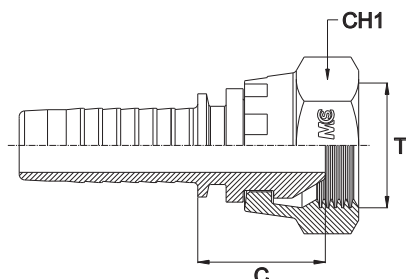

**FEMMINA GIREVOLE GAS CONO 60°**  
**BSP SWIVEL FEMALE 60° CONE**  
**- DKR -**

Bar W.P.	Codice Part Number	Filetto Thread	Ø Int. Tubo Inch. Hose I.D.	C Cut - Off	CH1
415	BSPSF0202	1/8"	1/8"	17	17
	BSPSF0203	1/8"	3/16"	17	17
	BSPSF0204	1/8"	1/4"	17	17
	BSPSF0402	1/4"	1/8"	17	19
	BSPSF0403	1/4"	3/16"	17	19
450	BSPSF0404	1/4"	1/4"	17	19
350	BSPSF0405	1/4"	5/16"	17	19
450	BSPSF0406	1/4"	3/8"	17	19
415	BSPSF0603	3/8"	3/16"	19	22
450	BSPSF0604	3/8"	1/4"	19	22
350	BSPSF0605	3/8"	5/16"	20	22
450	BSPSF0606	3/8"	3/8"	19	22
415	BSPSF0608	3/8"	1/2"	19	22
450	BSPSF0804	1/2"	1/4"	22	27
350	BSPSF0805	1/2"	5/16"	23	27
450	BSPSF0806	1/2"	3/8"	22	27
415	BSPSF0808	1/2"	1/2"	23	27
350	BSPSF0810	1/2"	5/8"	25	27
	BSPSF0812	1/2"	3/4"	24	27
415	BSPSF1008	5/8"	1/2"	25	30
350	BSPSF1010	5/8"	5/8"	25	30
250	BSPSF1012	5/8"	3/4"	24	30
415	BSPSF1206	3/4"	3/8"	24	32
	BSPSF1208	3/4"	1/2"	24	32
350	BSPSF1210	3/4"	5/8"	27	32
	BSPSF1212	3/4"	3/4"	25	32
280	BSPSF1216	3/4"	1"	27	32
350	BSPSF1612	1"	3/4"	26	38
280	BSPSF1616	1"	1"	27	38
210	BSPSF1620	1"	1"1/4"	28	38
280	BSPSF2016	1"1/4"	1"	27	50
210	BSPSF2020	1"1/4"	1"1/4"	28	50
	BSPSF2420	1"1/2"	1"1/4"	32	55
185	BSPSF2424	1"1/2"	1"1/2"	33	55
	BSPSF3224	2"	1"1/2"	31	70
165	BSPSF3232	2"	2"	31	70
120	BSPSF4040	2"1/2"	2"1/2"	36	85
70	BSPSF4848	3"	3"	38	100