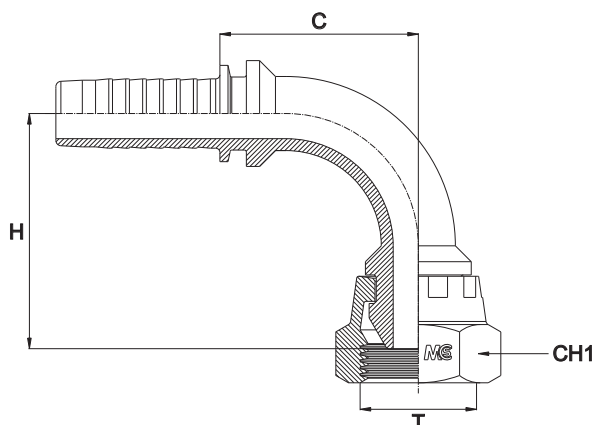

FEMMINA GIREVOLE A 90° GAS CONO 60°
90° BSP SWIVEL FEMALE 60° CONE
- DKR 90° -

Bar W.P.	Codice Part Number	Filetto Thread	Ø Int. Tubo Inch. Hose I.D.	C Cut - Off	H Drop	CH1
415	90BSPSF0202	1/8"	1/8"	23,5	26,5	17
	90BSPSF0402	1/4"	1/8"	23,5	26,5	19
	90BSPSF0203	1/8"	3/16"	28,5	29,0	17
	90BSPSF0204	1/8"	1/4"	23,5	26,5	17
	90BSPSF0403	1/4"	3/16"	28,5	28,0	19
450	90BSPSF0404	1/4"	1/4"	23,5	27,5	19
350	90BSPSF0405	1/4"	5/16"	25,5	25,5	19
450	90BSPSF0406	1/4"	3/8"	34,5	34,5	19
	90BSPSF0604	3/8"	1/4"	23,5	35,5	22
350	90BSPSF0605	3/8"	5/16"	25,5	36,0	22
450	90BSPSF0606	3/8"	3/8"	34,5	36,5	22
415	90BSPSF0608	3/8"	1/2"	37,5	44,5	22
350	90BSPSF0805	1/2"	5/16"	25,5	-	27
450	90BSPSF0806	1/2"	3/8"	34,5	37,0	27
415	90BSPSF0808	1/2"	1/2"	37,5	44,5	27
350	90BSPSF0810	1/2"	5/8"	44,5	52,0	27
	90BSPSF0812	1/2"	3/4"	52,5	59,5	27
415	90BSPSF1008	5/8"	1/2"	37,5	-	30
350	90BSPSF1010	5/8"	5/8"	44,5	52,5	30
415	90BSPSF1208	3/4"	1/2"	37,5	47,0	32
350	90BSPSF1210	3/4"	5/8"	44,5	52,0	32
	90BSPSF1212	3/4"	3/4"	52,5	59,0	32
	90BSPSF1612	1"	3/4"	52,5	62,0	38
280	90BSPSF1616	1"	1"	67,5	74,5	38
	90BSPSF2016	1"1/4"	1"	67,5	-	50
150	90BSPSF2020	1"1/4"	1"1/4"	89,0	85,7	50
210	90BSPSF2420	1"1/2"	1"1/4"	85,0	103,0	55
185	90BSPSF2424	1"1/2"	1"1/2"	114,0	110,0	55
	90BSPSF3224*	2"	1"1/2"	114,0	-	70
165	90BSPSF3232	2"	2"	126,0	122,0	70
70	90BSPSF4040*	2"1/2"	2"1/2"	102,0	122,0	85
50	90BSPSF4848*	3"	3"	-	-	100